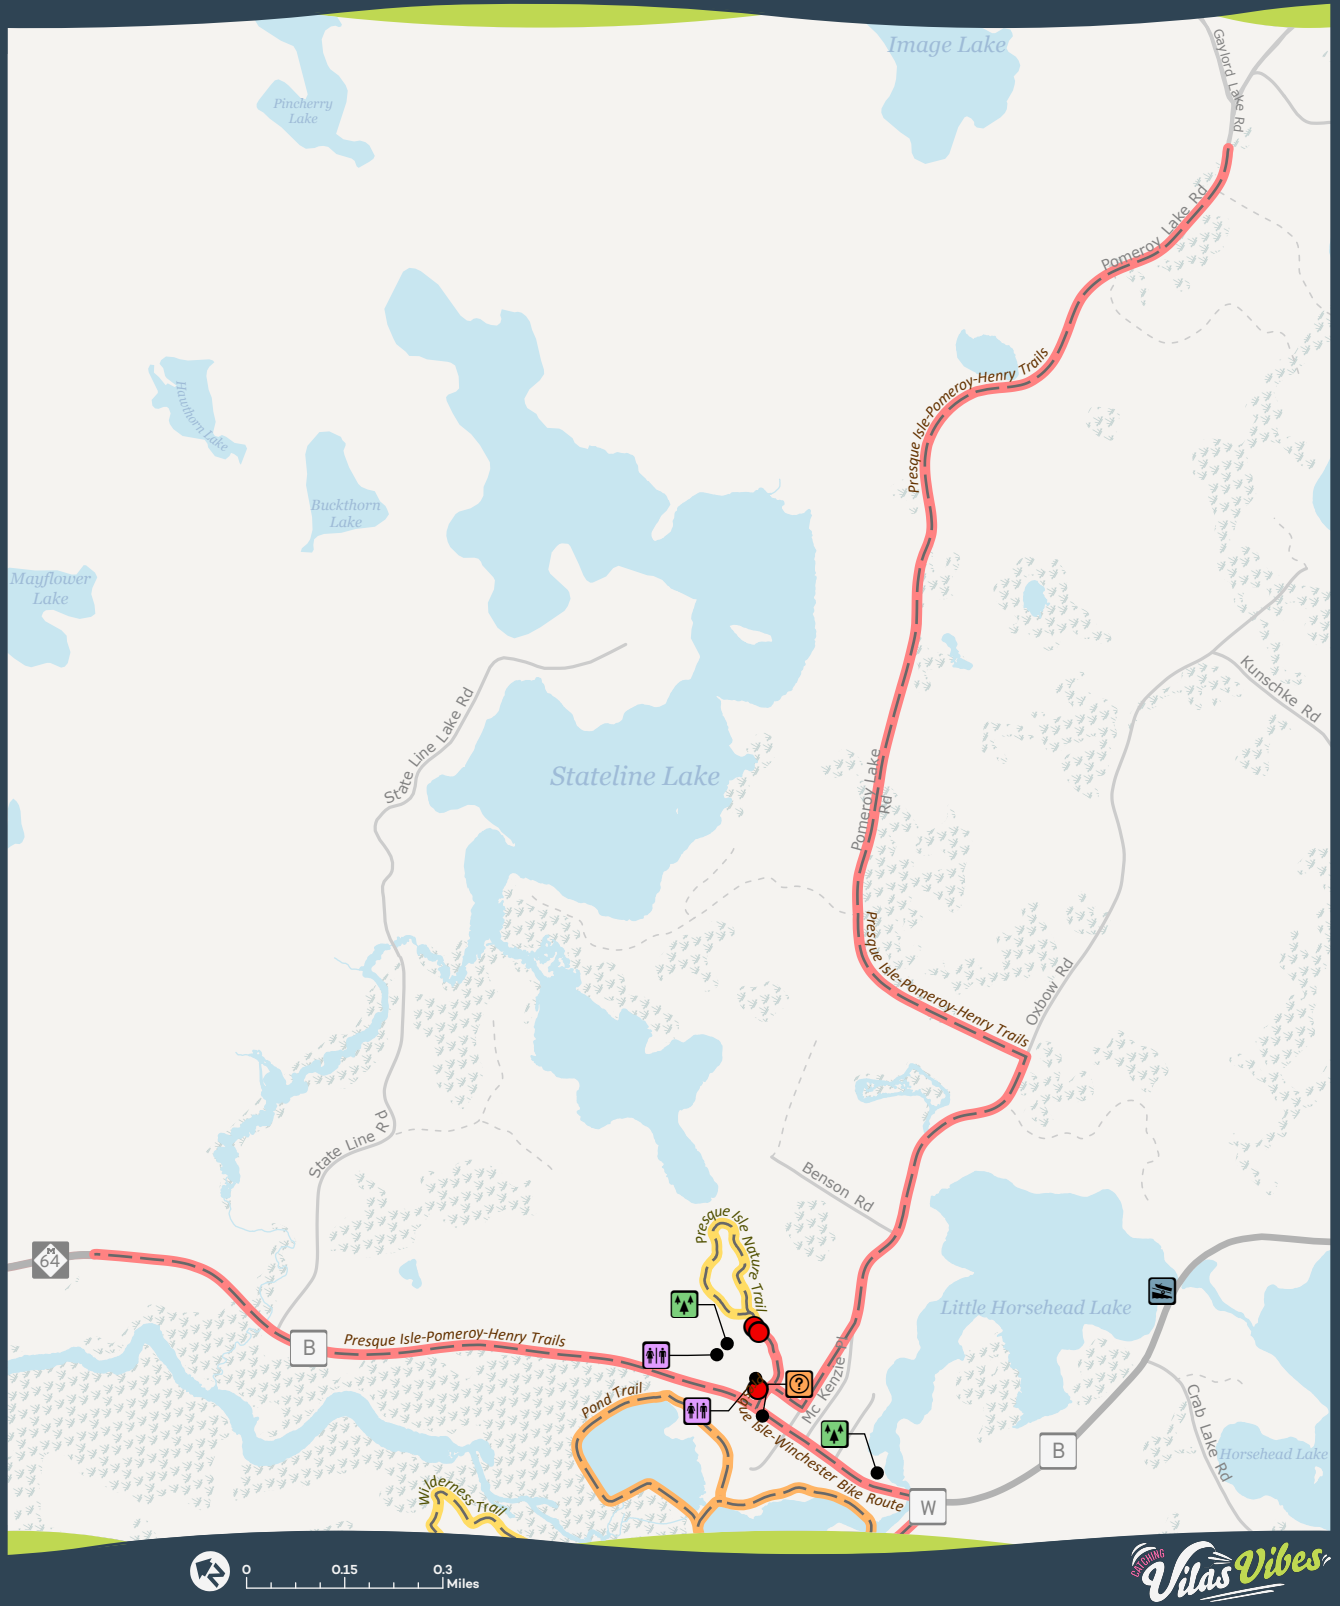

TRAIL #36

PRESQUE ISLE - POMEROY - HENRY TRAILS

Biking • Leashed Pets Allowed

- Hard-Surface Trail
- Bike Route
- Park
- Chamber of Commerce/Info
- Boat Ramp
- Hike/Bike Trail
- Trail Head
- Restroom