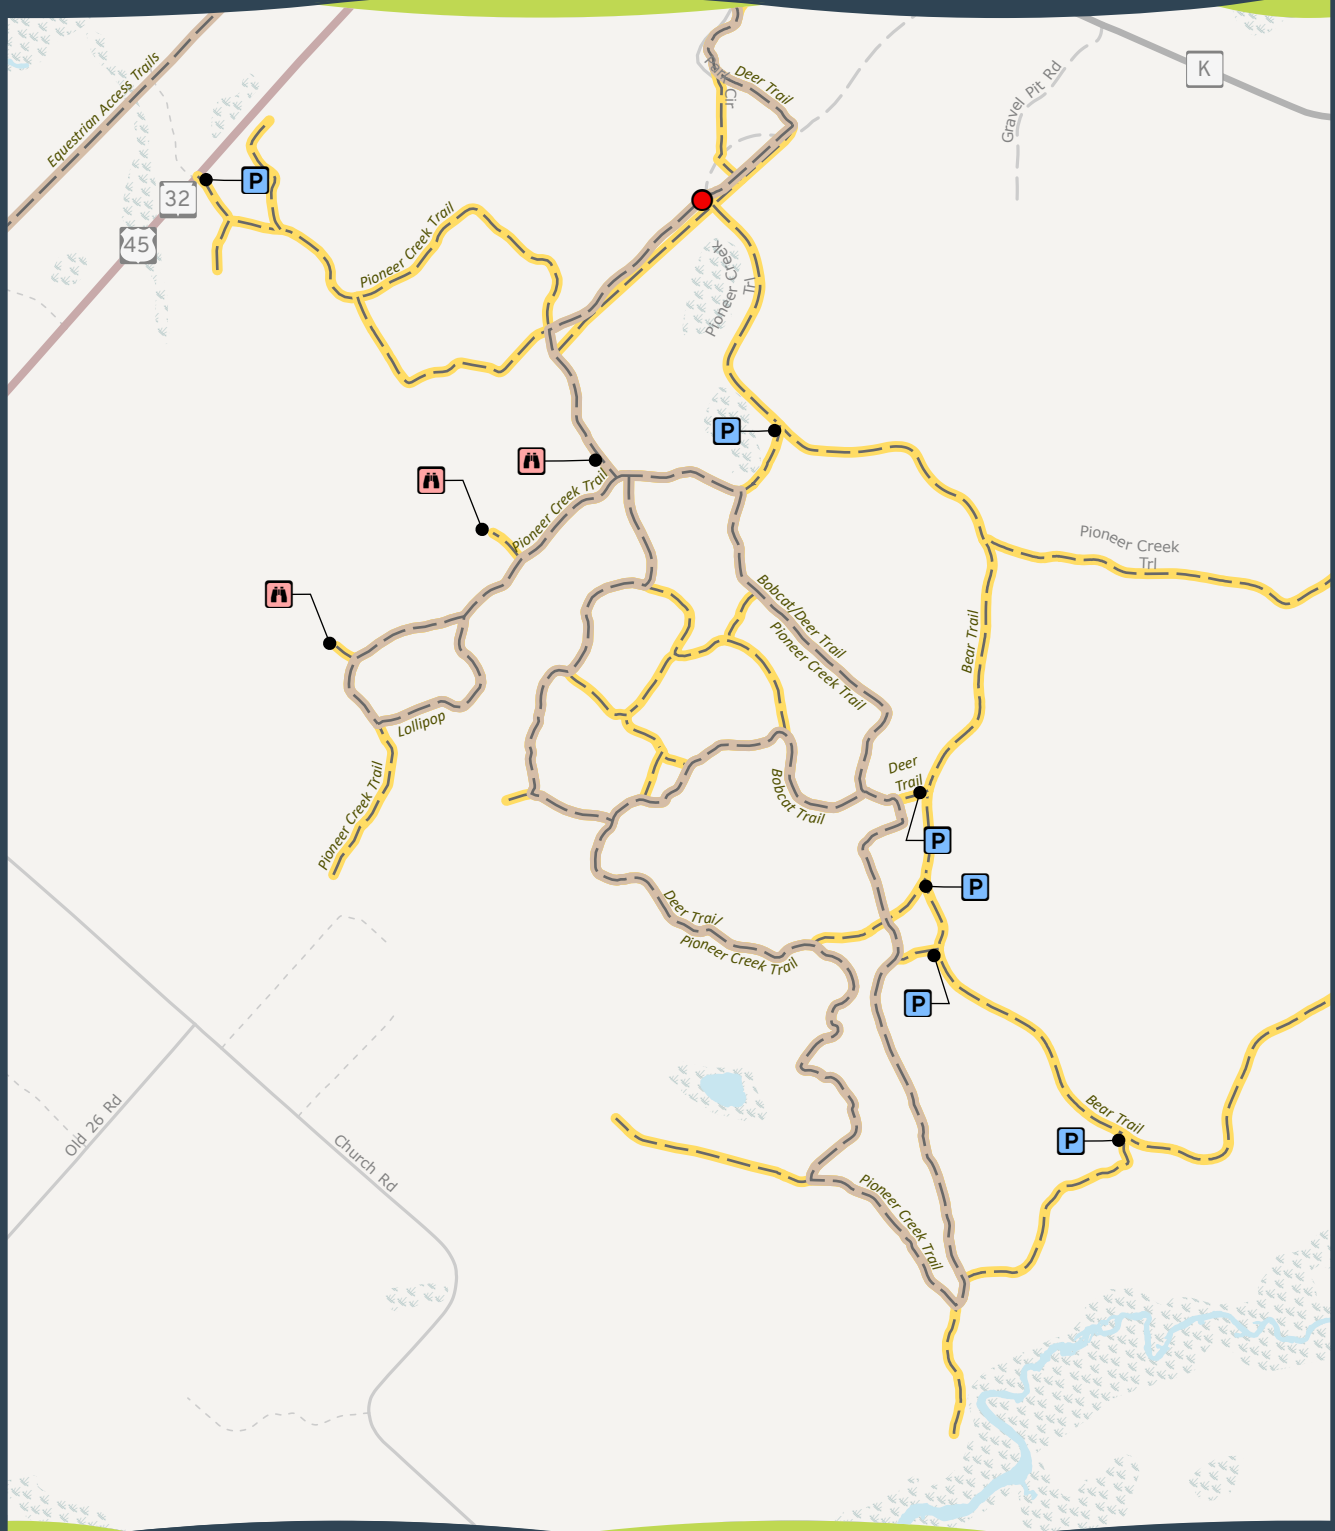

TRAIL #31

PIONEER CREEK TRAIL

Hiking • Equestrian • Birdwatching • Hunting • Leashed Pets Allowed

- Equestrian Trail/Route
- Hike/Bike Trail
- Parking
- Wildlife Opening
- Trail Head