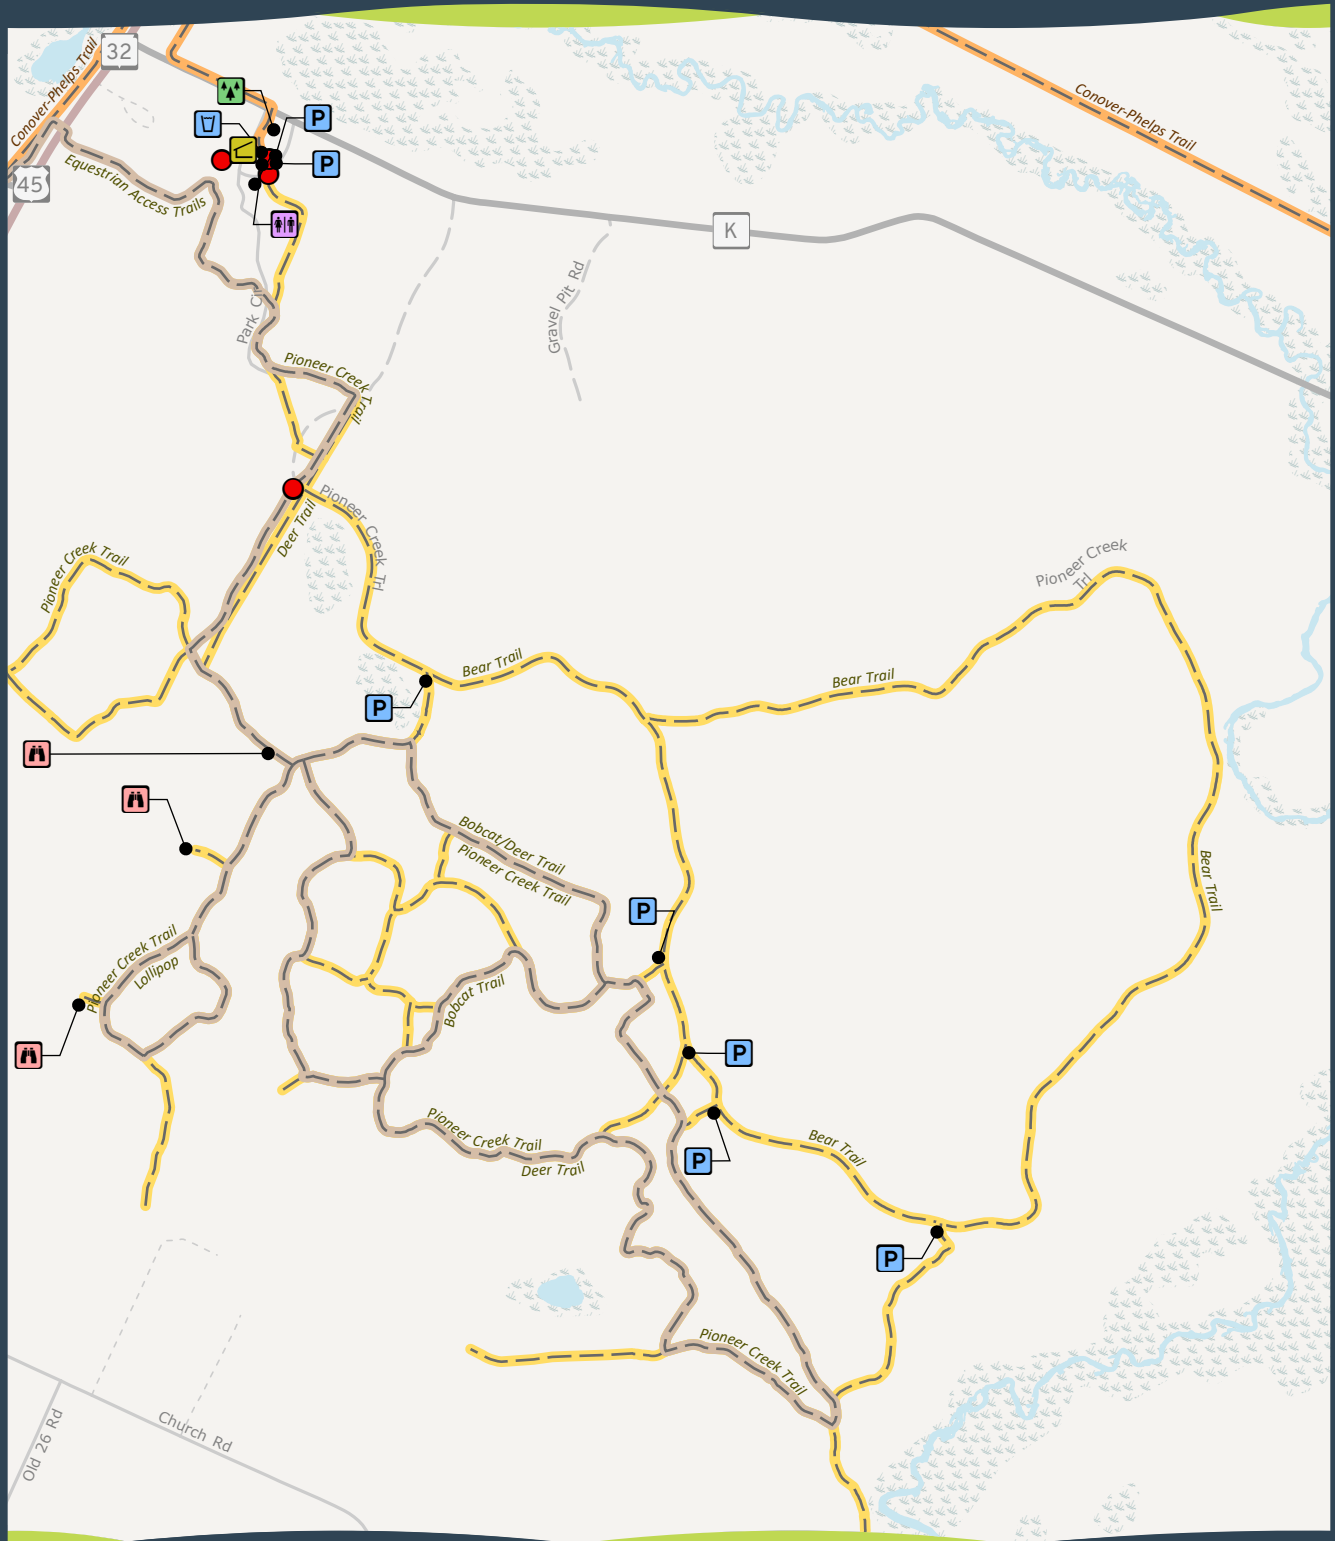

TRAIL #59

PIONEER CREEK CROSS-COUNTRY SKI TRAIL

Hiking • Groomed Skiing • Birdwatching • Hunting

- Hard-Surface Trail
- Equestrian Trail/Route
- Hike/Bike Trail
- Trail Head
- Restroom
- Shelter
- Park
- Parking
- Water
- Wildlife Opening