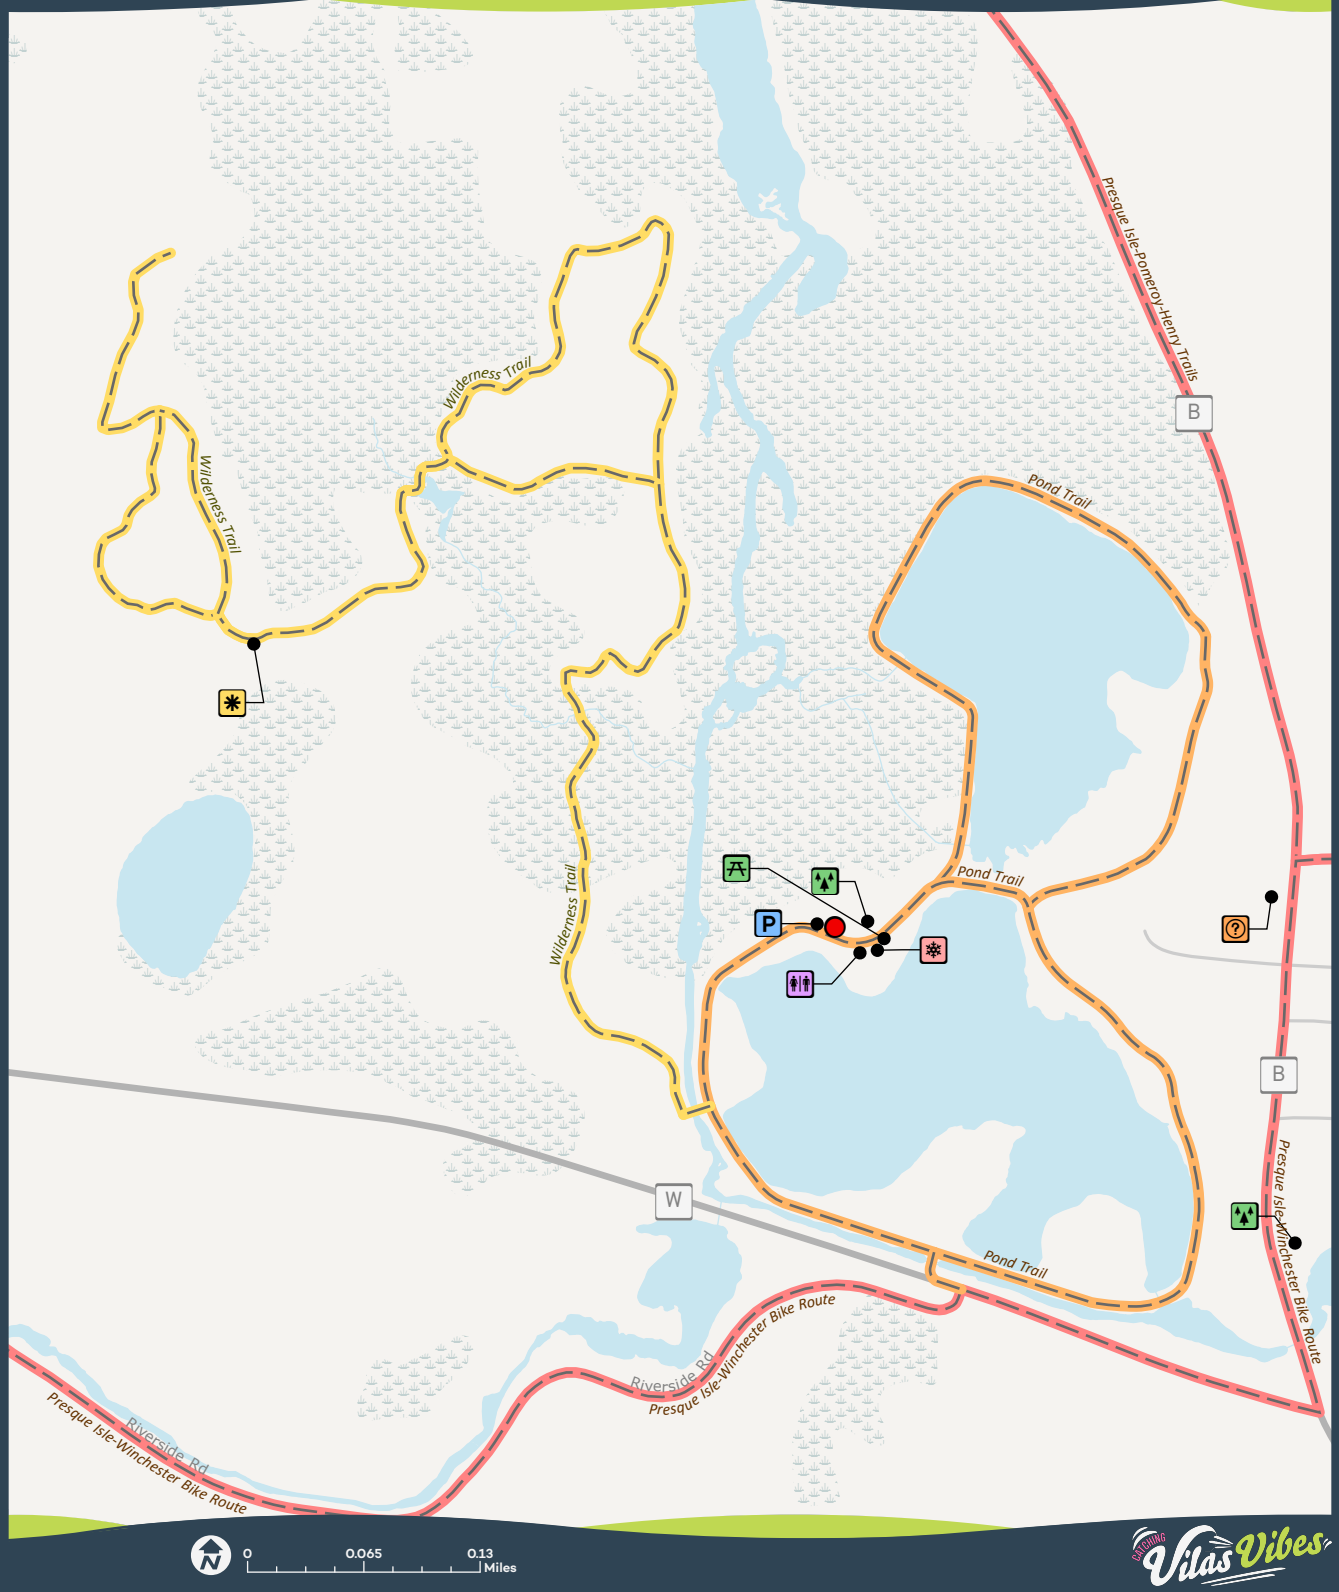

TRAIL #60

PIPKER PARK TRAIL SYSTEM

Hiking • Improved Biking • Snowshoeing • Birdwatching • Leashed Pets Allowed • Disabled Access

- Hard-Surface Trail
- Hike/Bike Trail
- Trail Head
- Picnic Area
- Restroom
- Hazard
- Bike Route
- Park
- Chamber of Commerce/Info
- Parking
- Warming Station