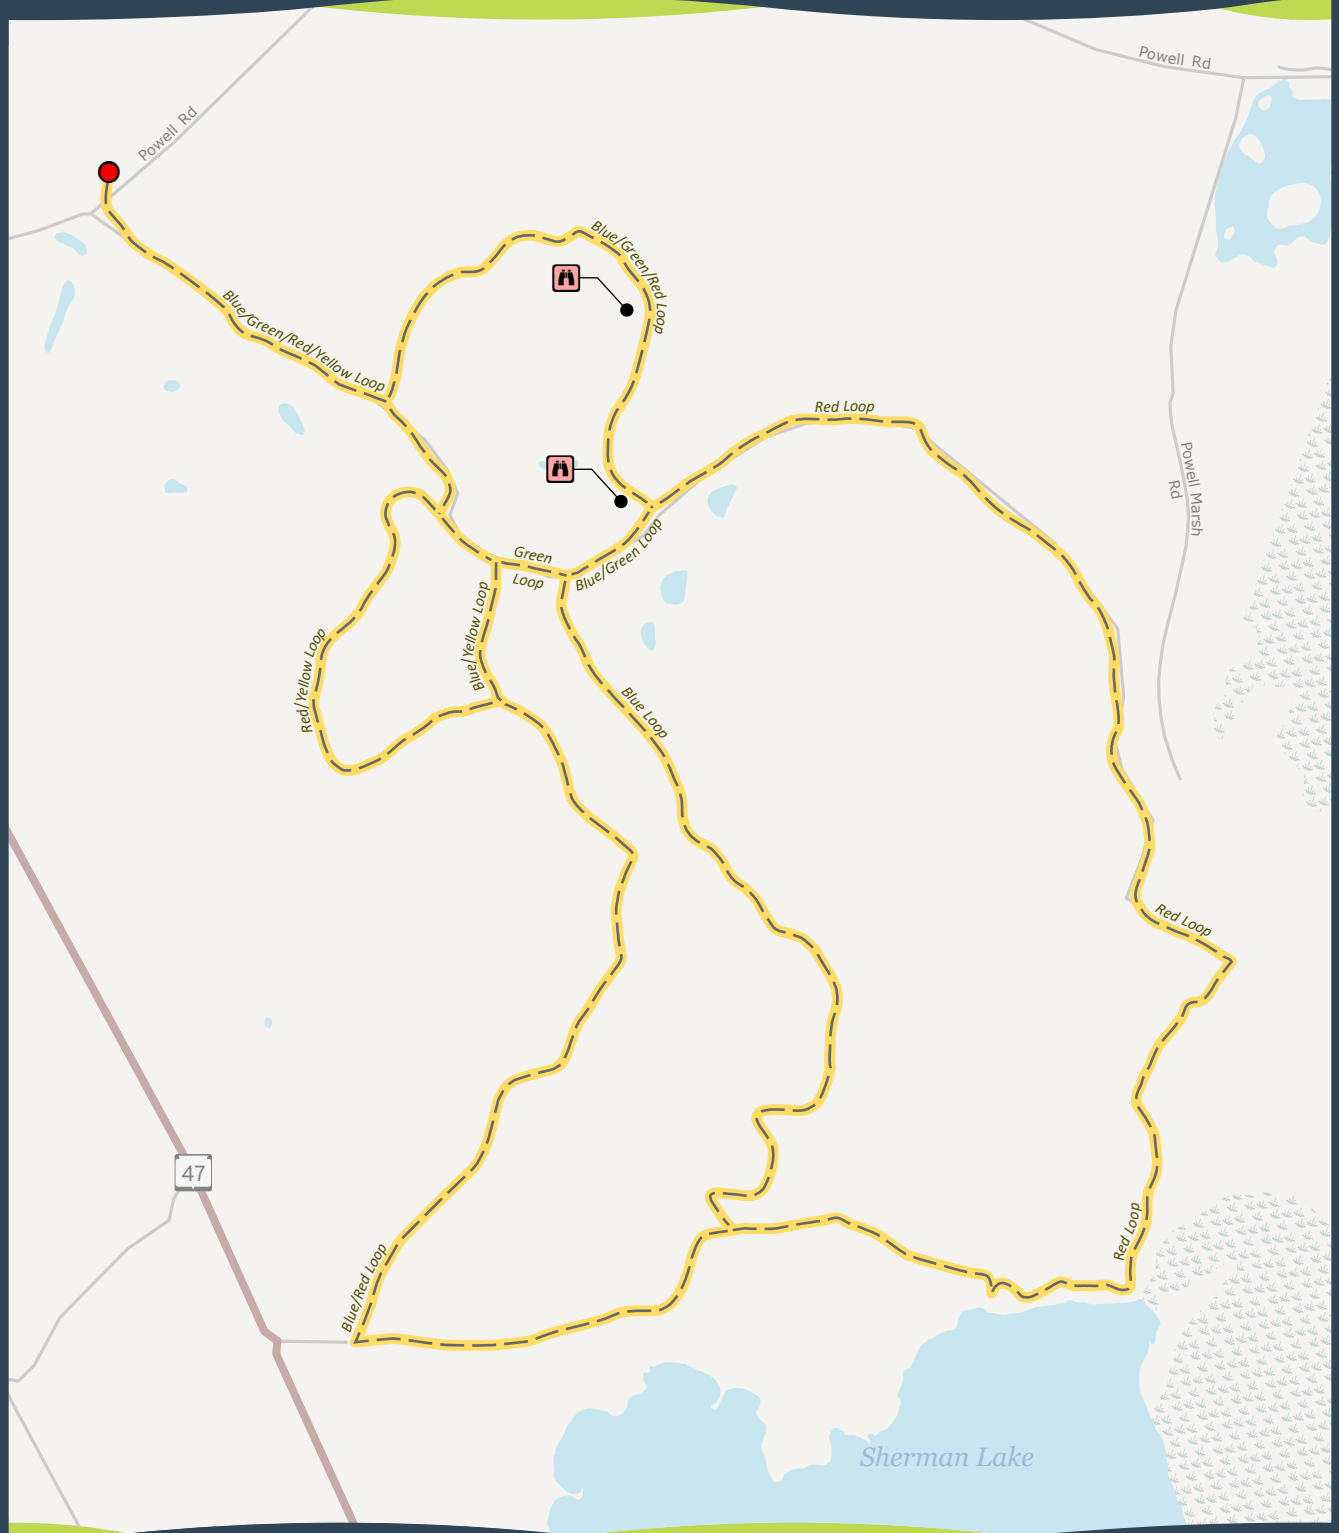

TRAIL #33

POWELL TRAILS

Hiking • Hunting • Skiing • Snowshoeing • Birdwatching • Leashed Pets Allowed

- Hike/Bike Trail
- Trail Head
- Wildlife Opening