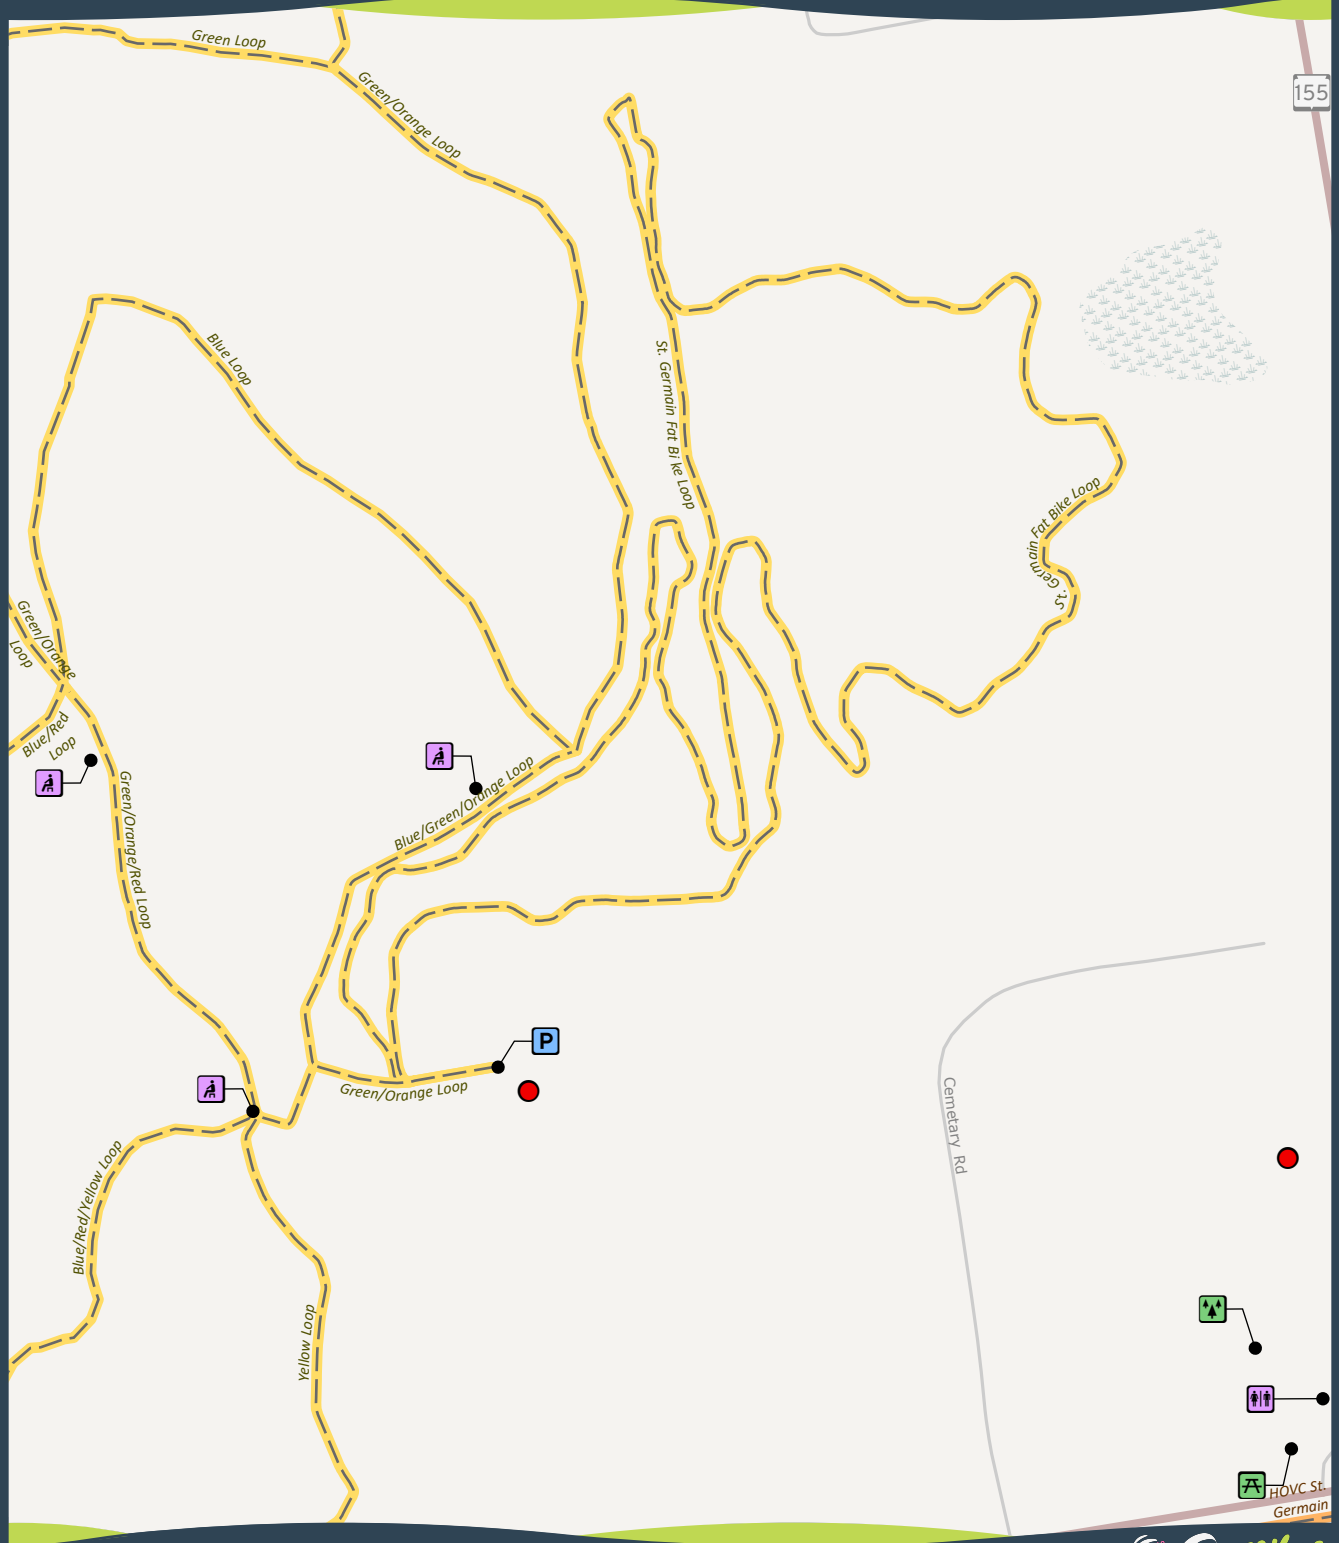

TRAIL #62

ST. GERMAIN FAT BIKE LOOP

Winter Biking • Snowshoeing

- Hard-Surface Trail
- Hike/Bike Trail
- Trail Head
- Parking
- Restroom
- Park
- Picnic Area
- Bench