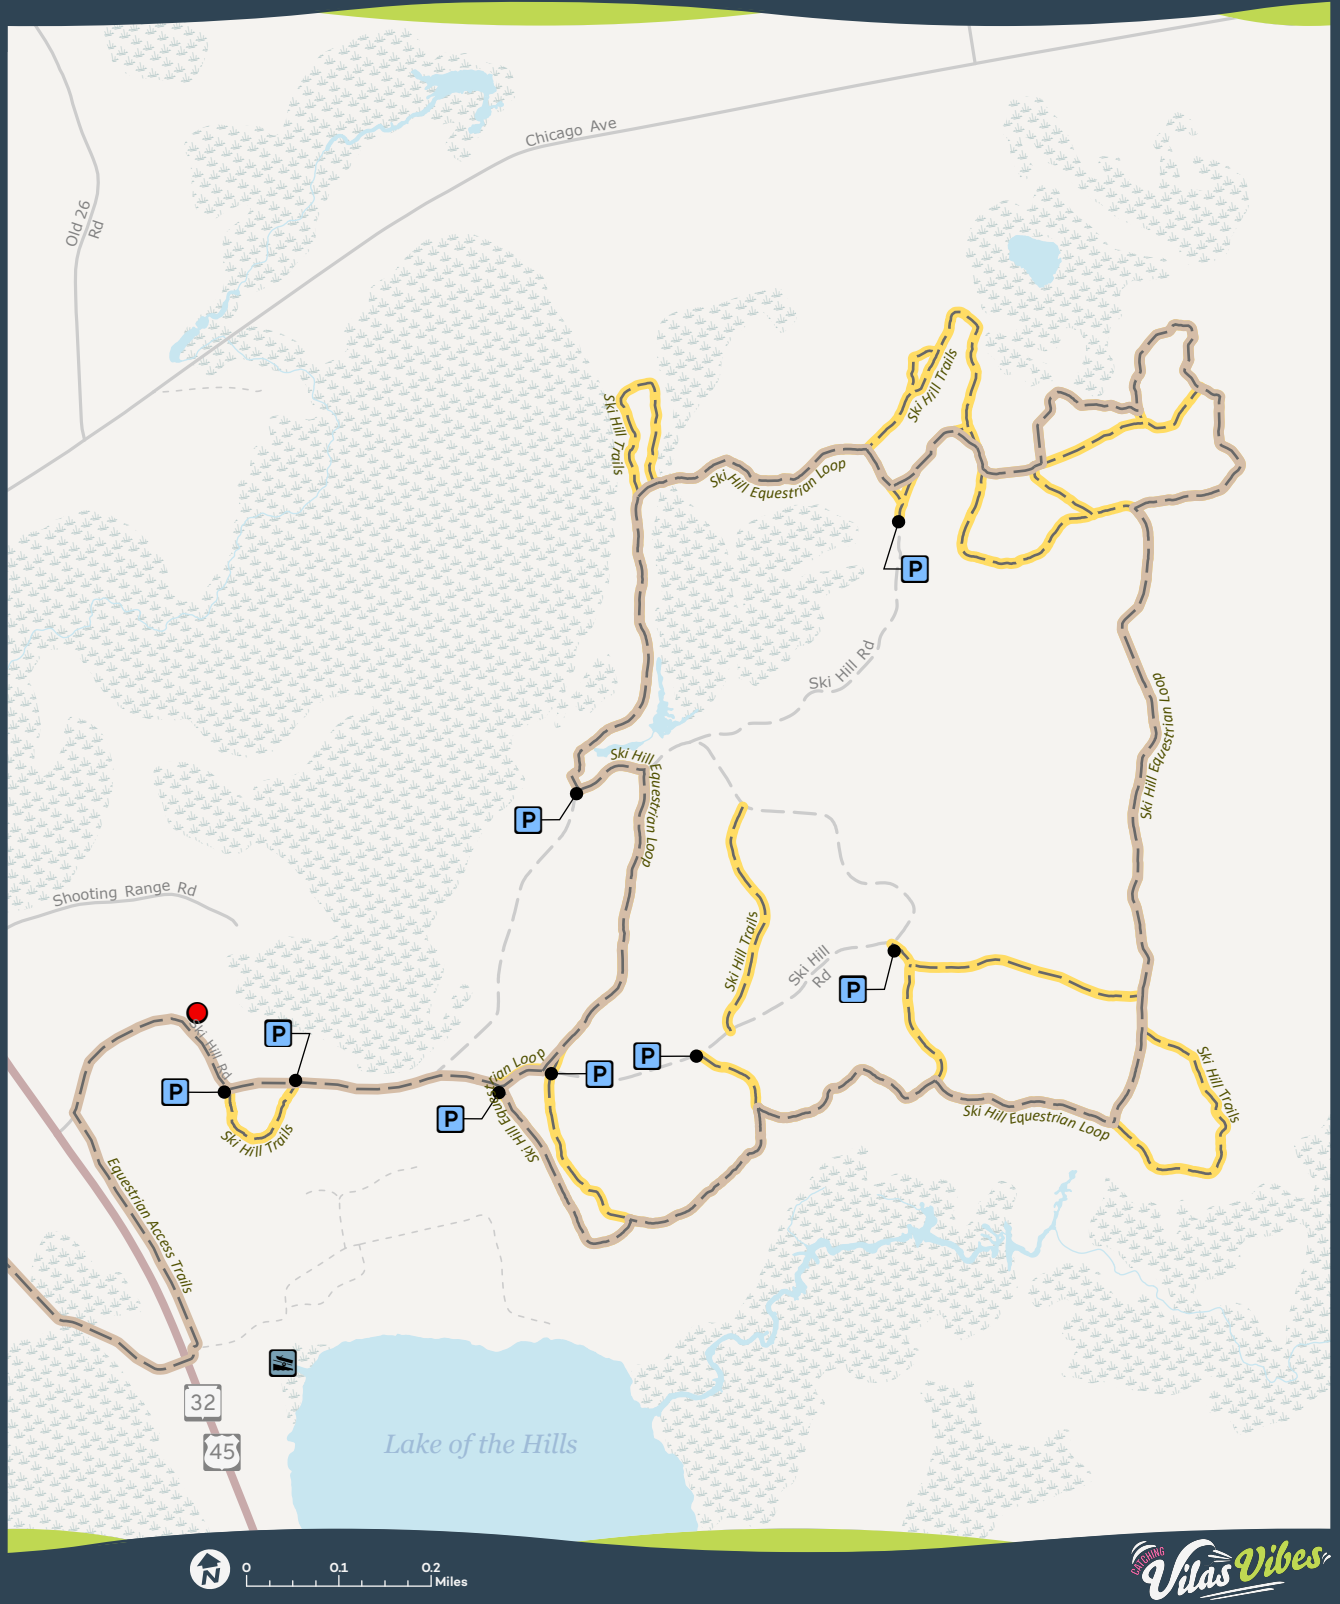

TRAIL #42

SKI HILL TRAILS

Hiking • Equestrian • Birdwatching • Hunting • Leashed Pets Allowed

- Equestrian Trail/Route
- Hike/Bike Trail
- Parking
- Boat Ramp
- Trail Head