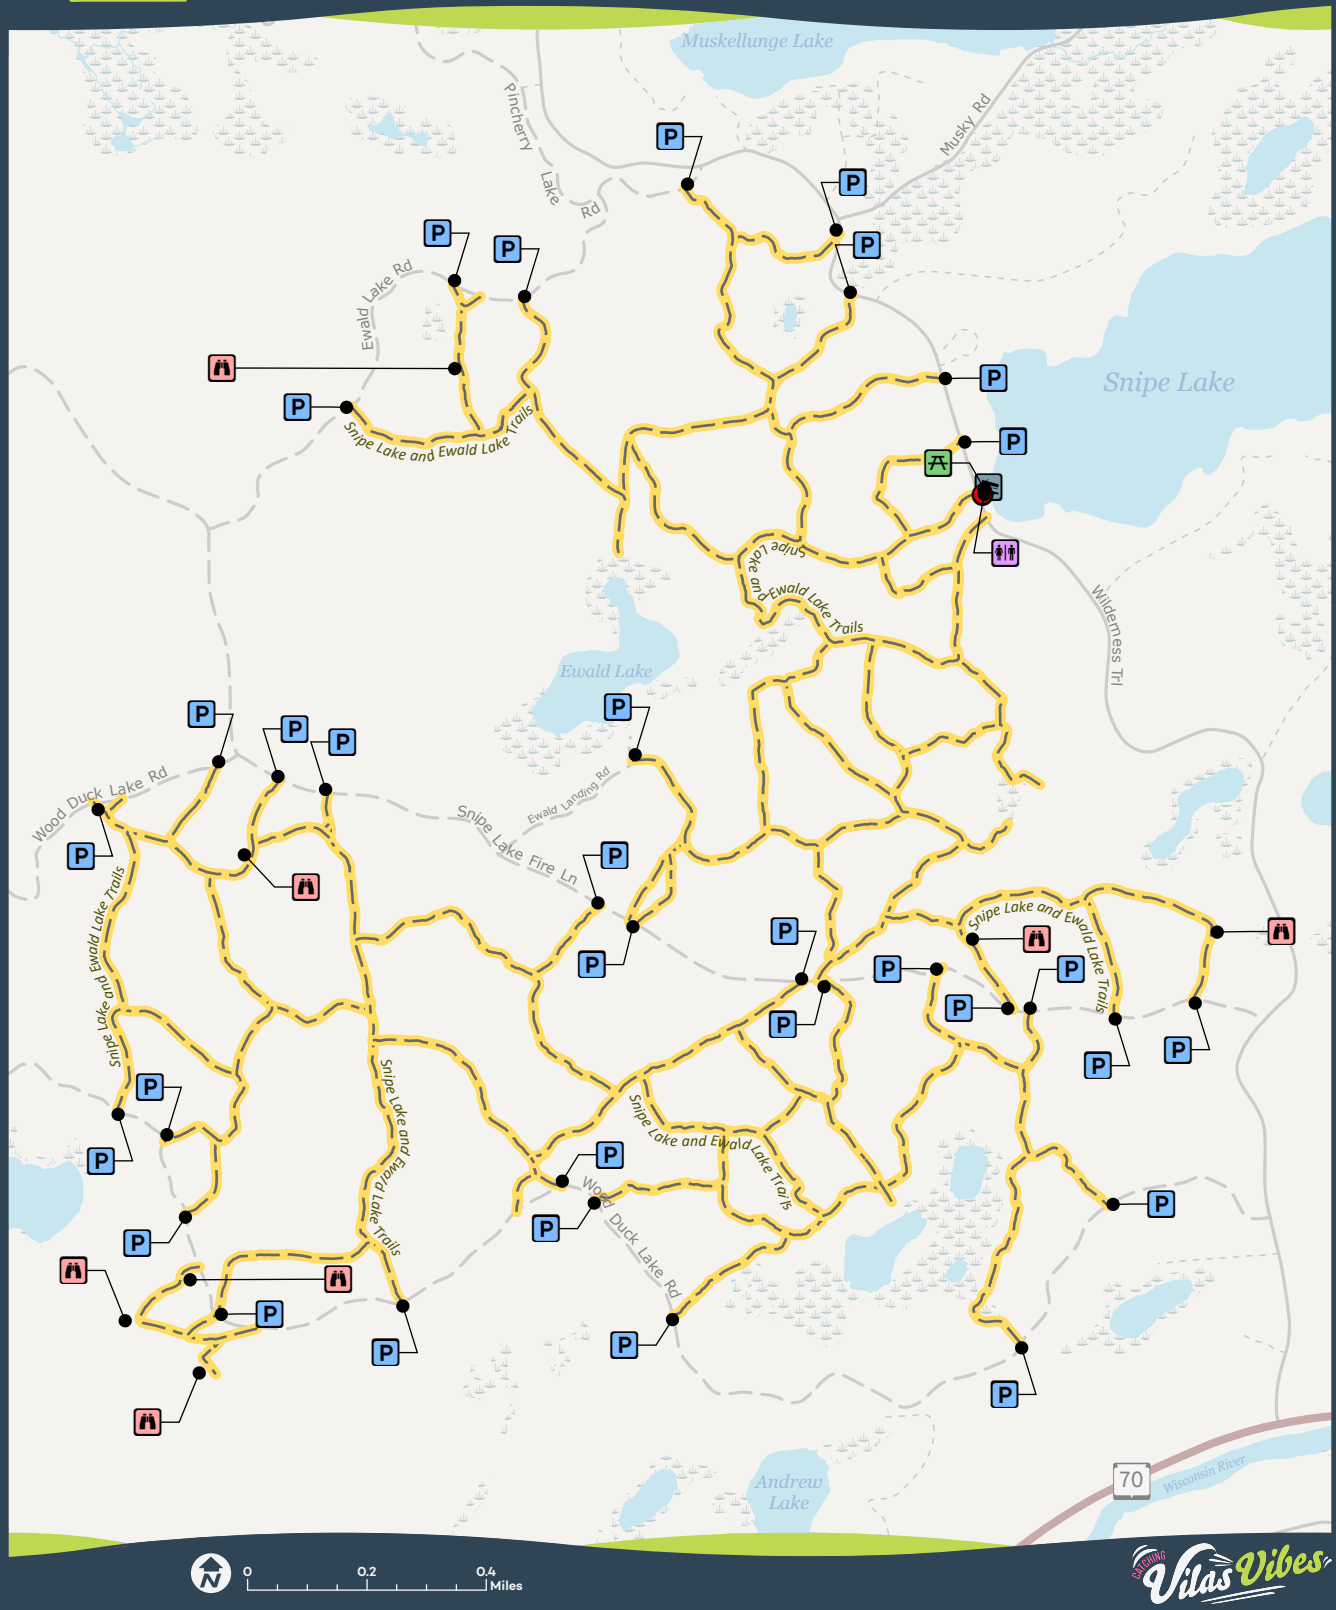

TRAIL #43

SNIPE LAKE AND EWALD LAKE TRAILS

Hiking • Birdwatching • Hunting • Leashed Pets Allowed

- Hike/Bike Trail
- Picnic Area
- Parking
- Wildlife Opening
- Trail Head
- Boat Ramp
- Restroom