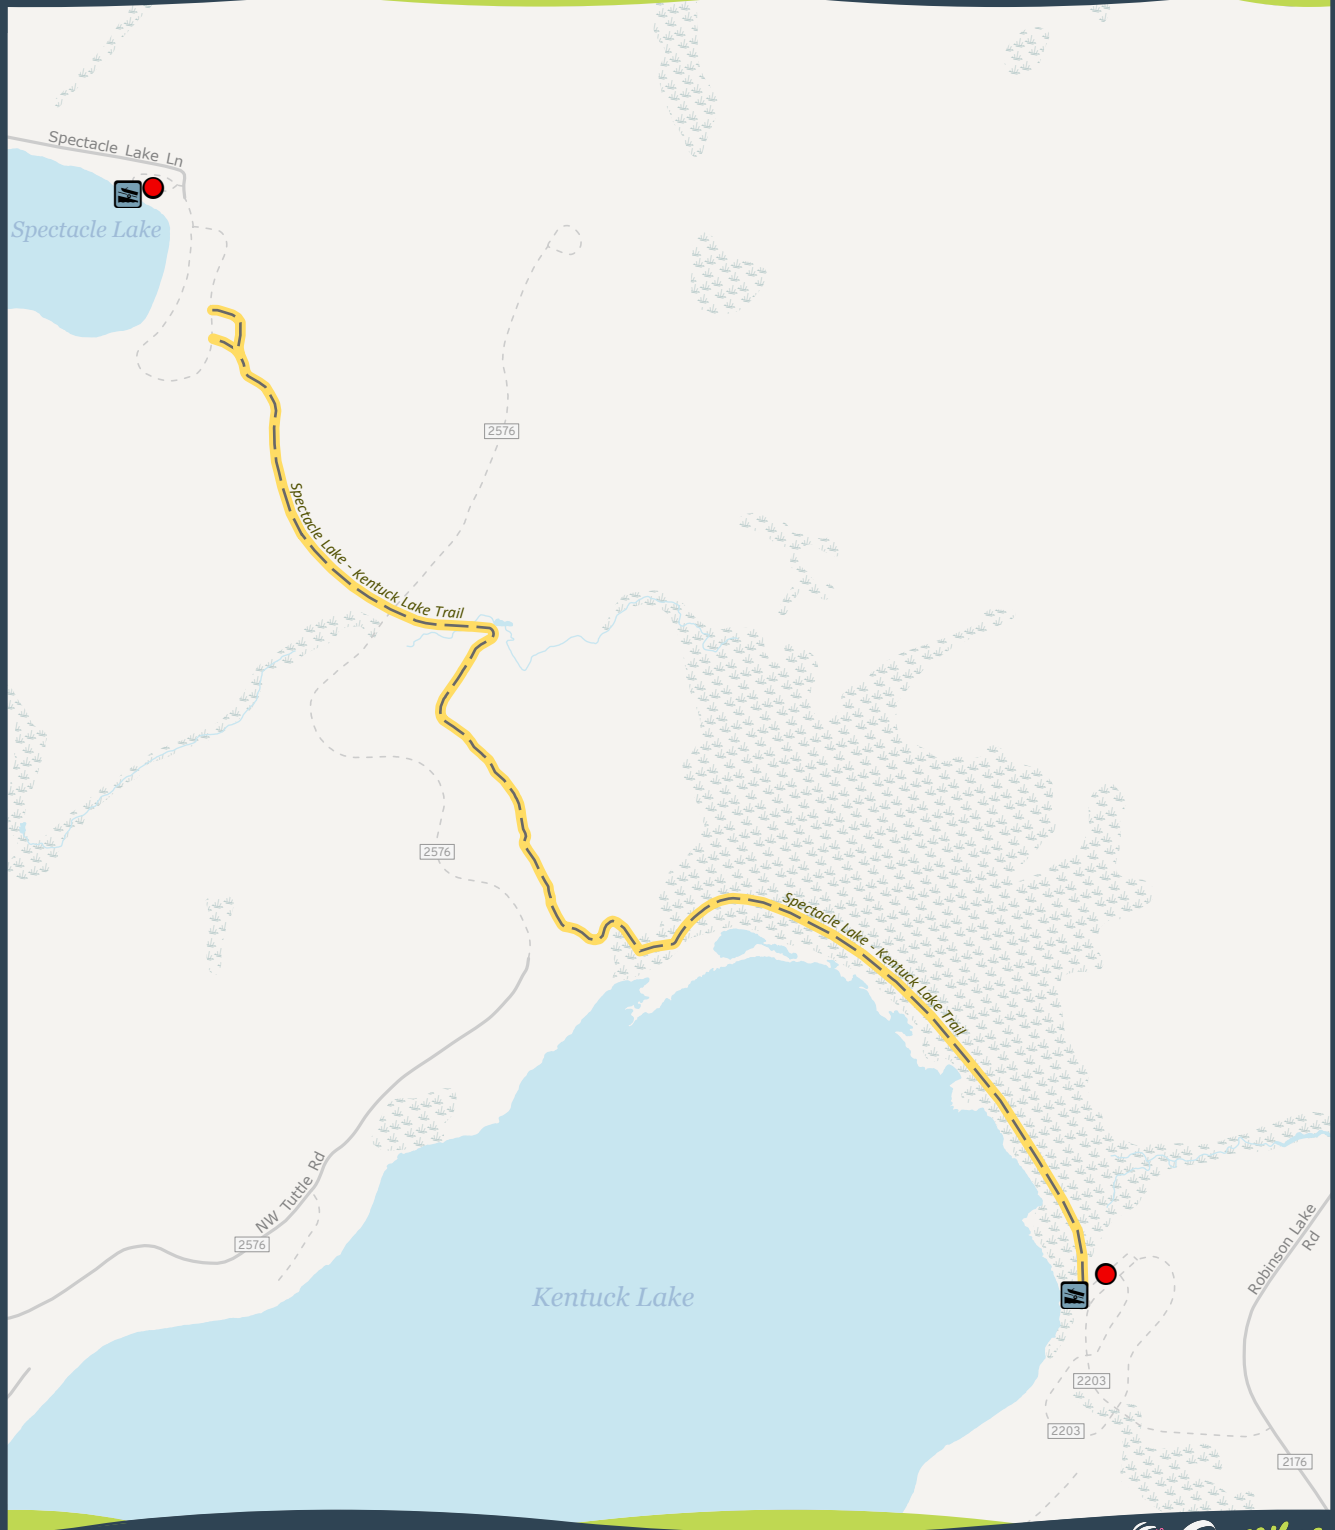

TRAIL #44

SPECTACLE LAKE - KENTUCK LAKE TRAIL

Hiking • Birdwatching • Leashed Pets Allowed • Parking Fee Req'd