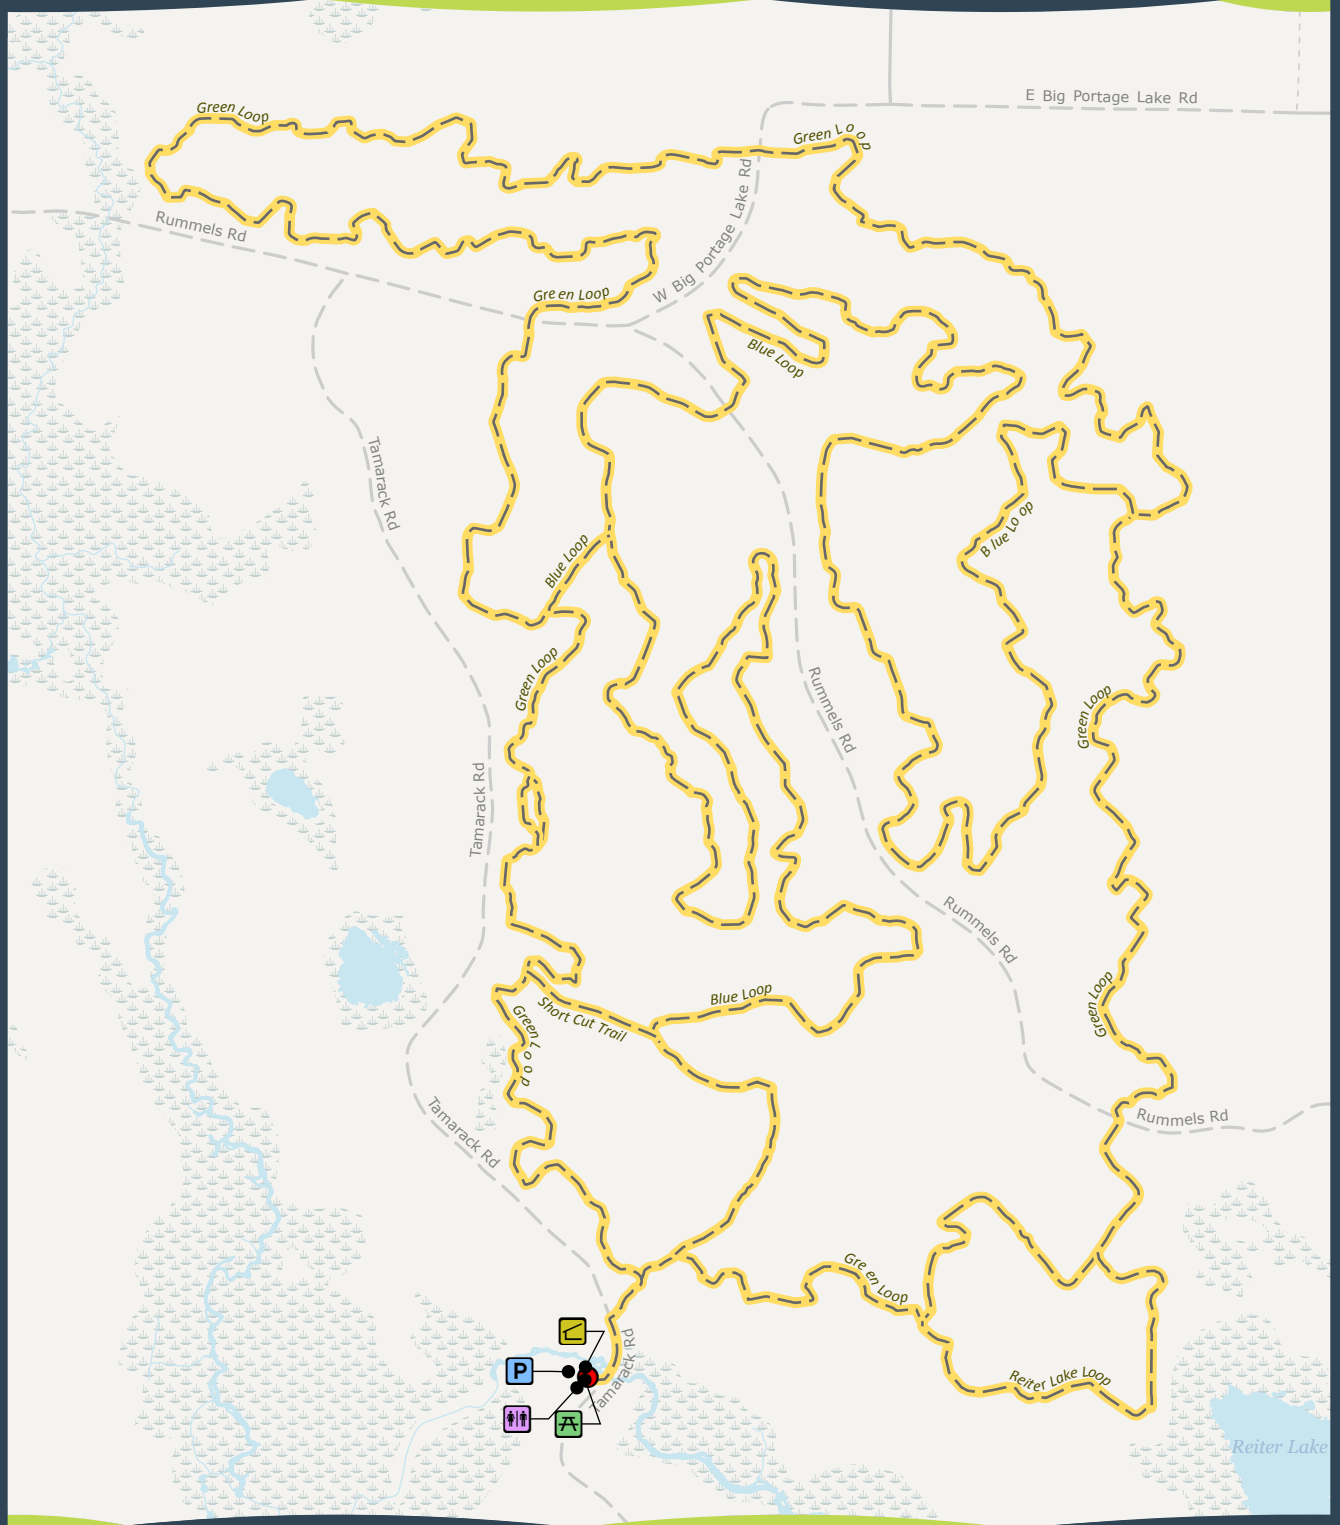

TRAIL #20

THE TAMARACKS OHM SNOWSHOE TRAILS

Snowshoeing Only • Picnic Area

- Hike/Bike Trail
- Trail Head
- Picnic Area
- Parking
- Restroom
- Shelter