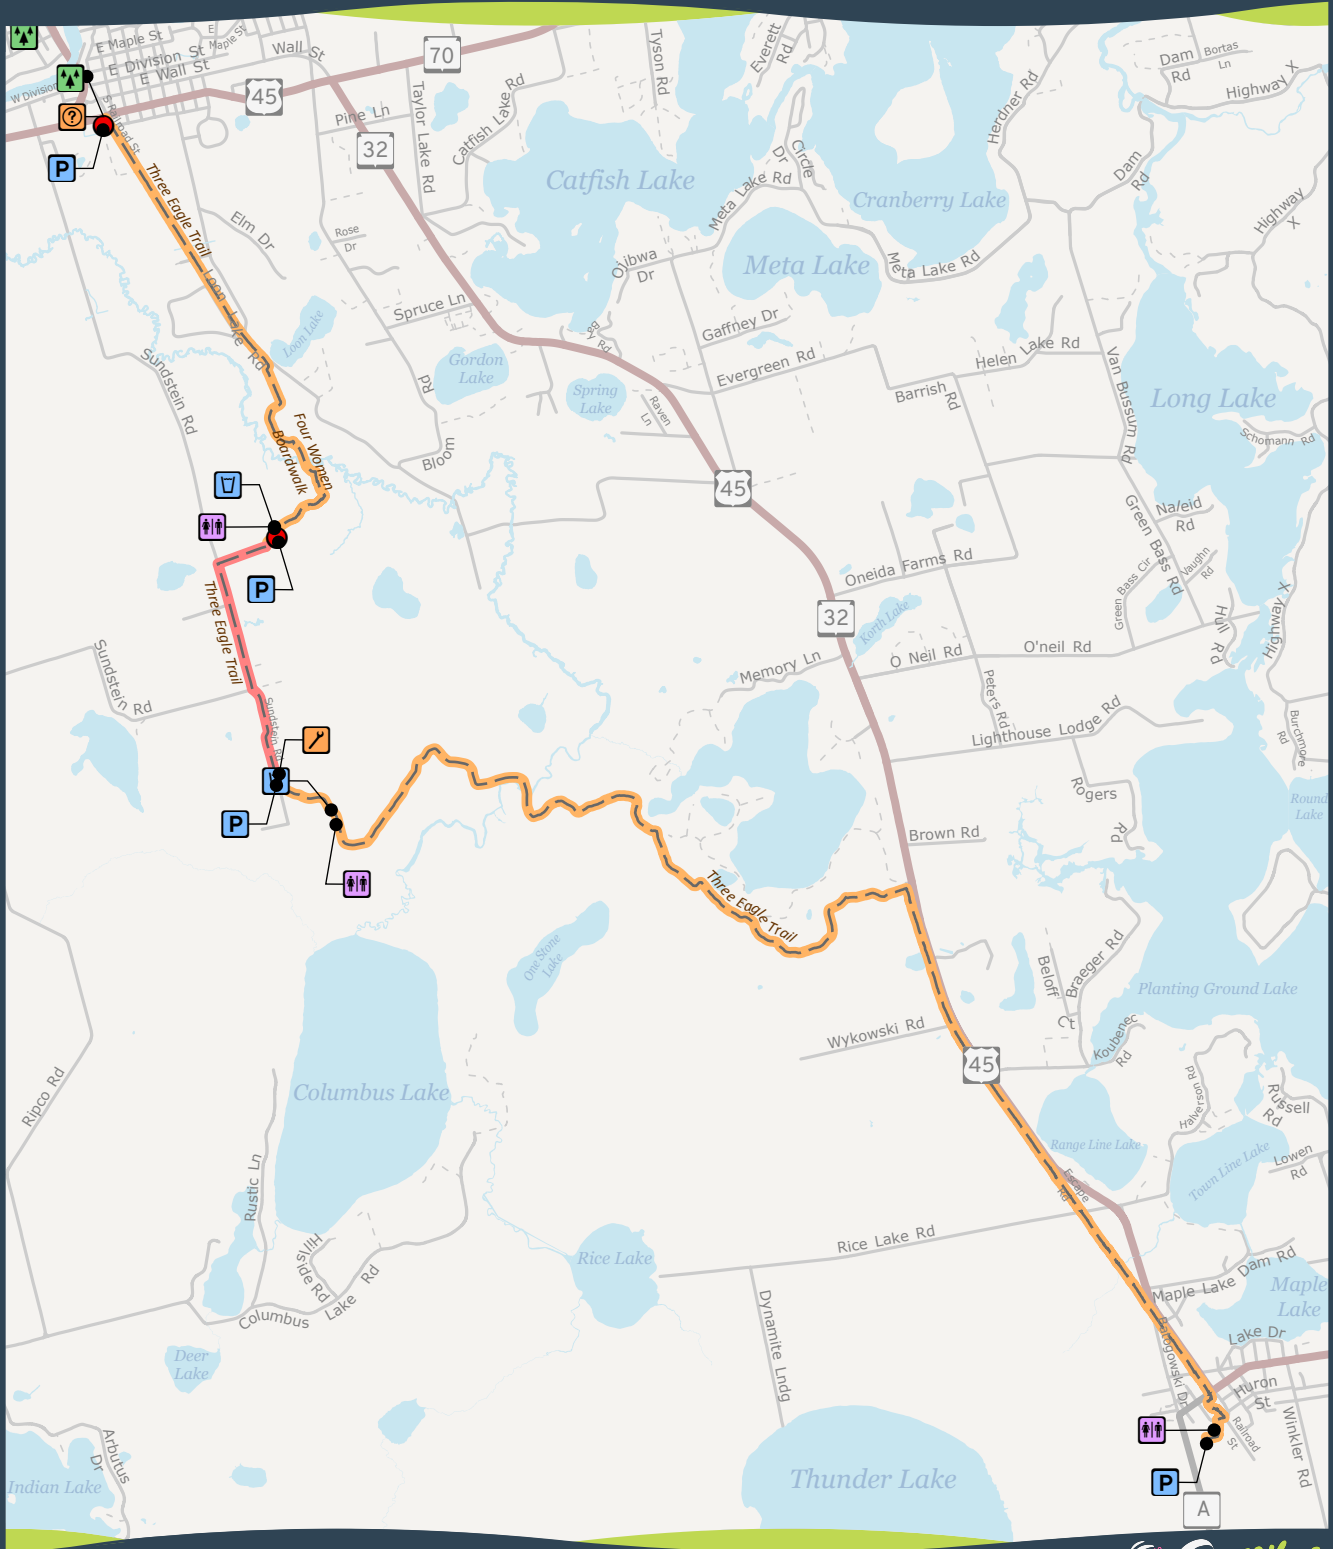

TRAIL #47

THREE EAGLE TRAIL

Hiking • Improved Biking • Groomed Skiing • Leashed Pets Allowed

- Hard-Surface Trail
- Park
- Chamber of Commerce/Info
- Repair Station
- Water
- Bike Route
- Trail Head
- Parking
- Restroom