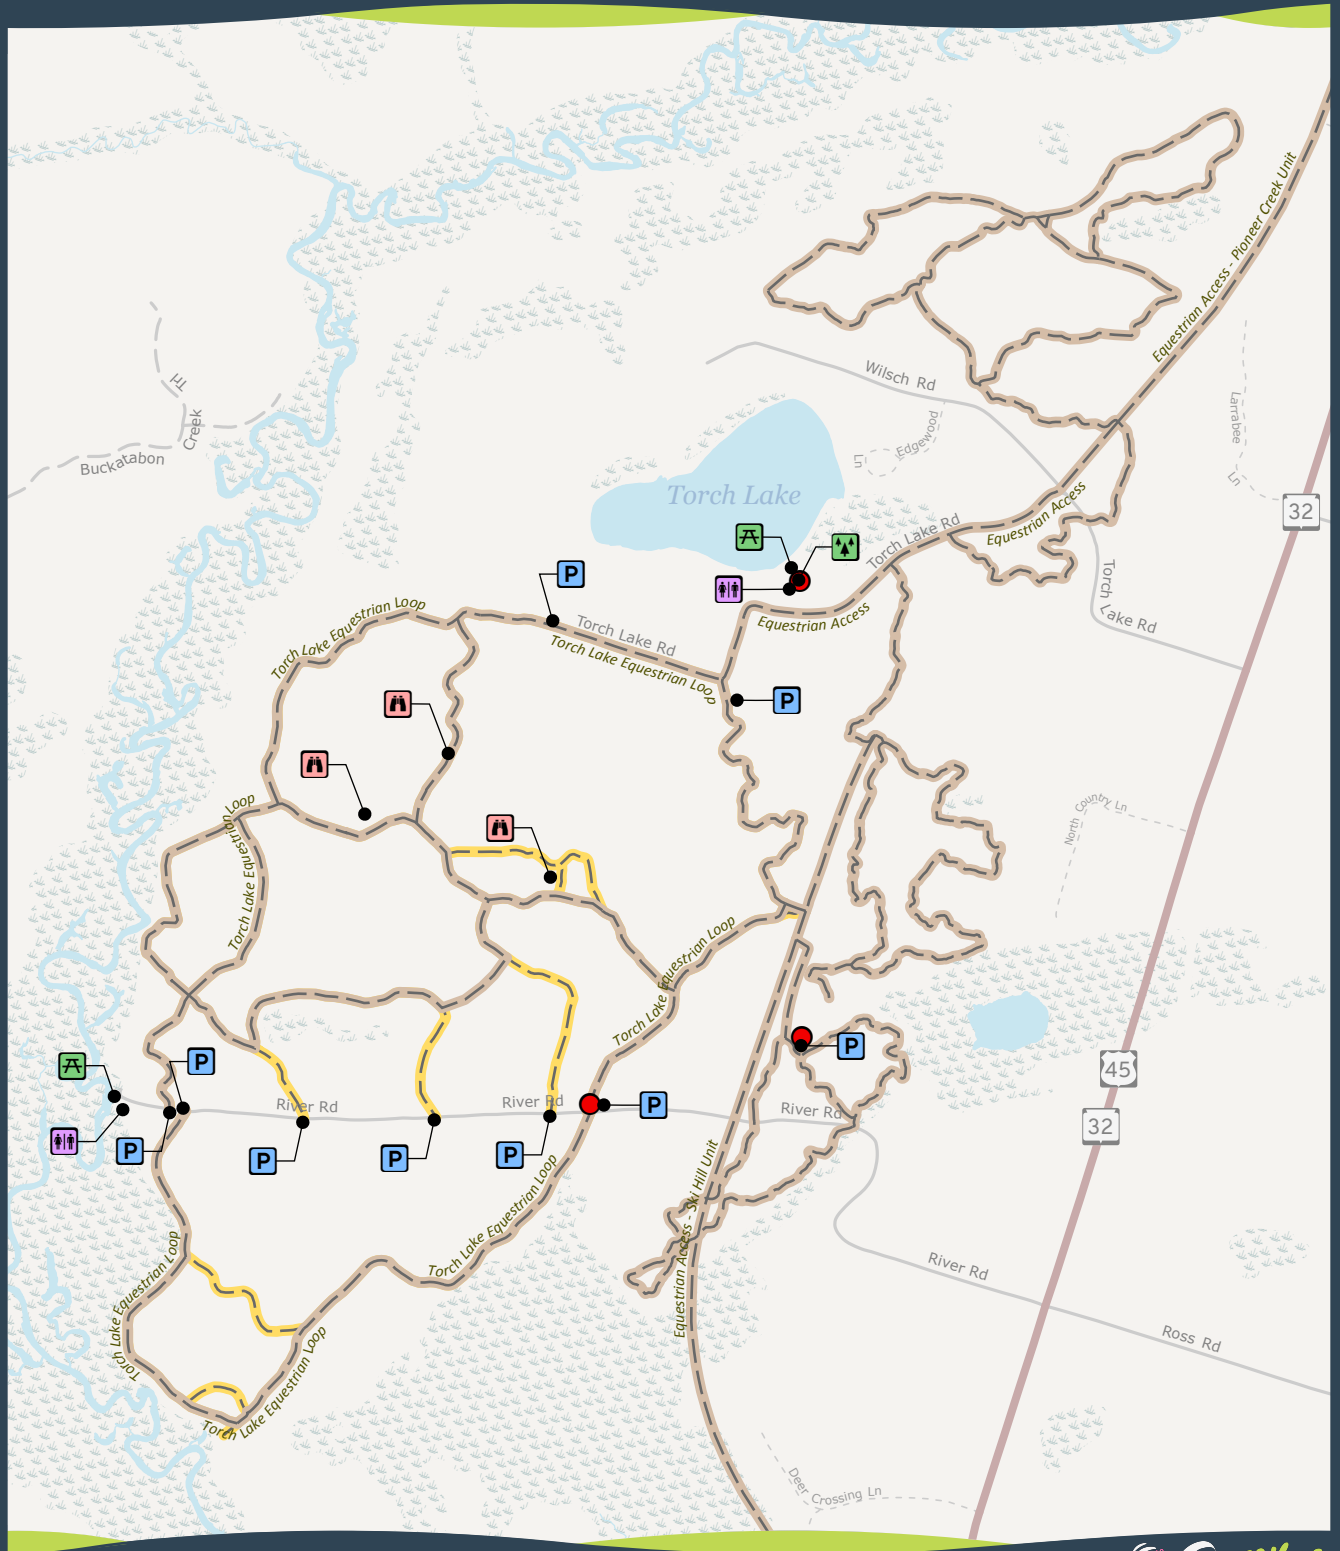

TRAIL #49

TORCH LAKE TRAILS

Hiking • Equestrian • Birdwatching • Hunting • Leashed Pets Allowed

- Equestrian Trail/Route
- Hike/Bike Trail
- Trail Head
- Parking
- Wildlife Opening
- Park
- Picnic Area
- Restroom