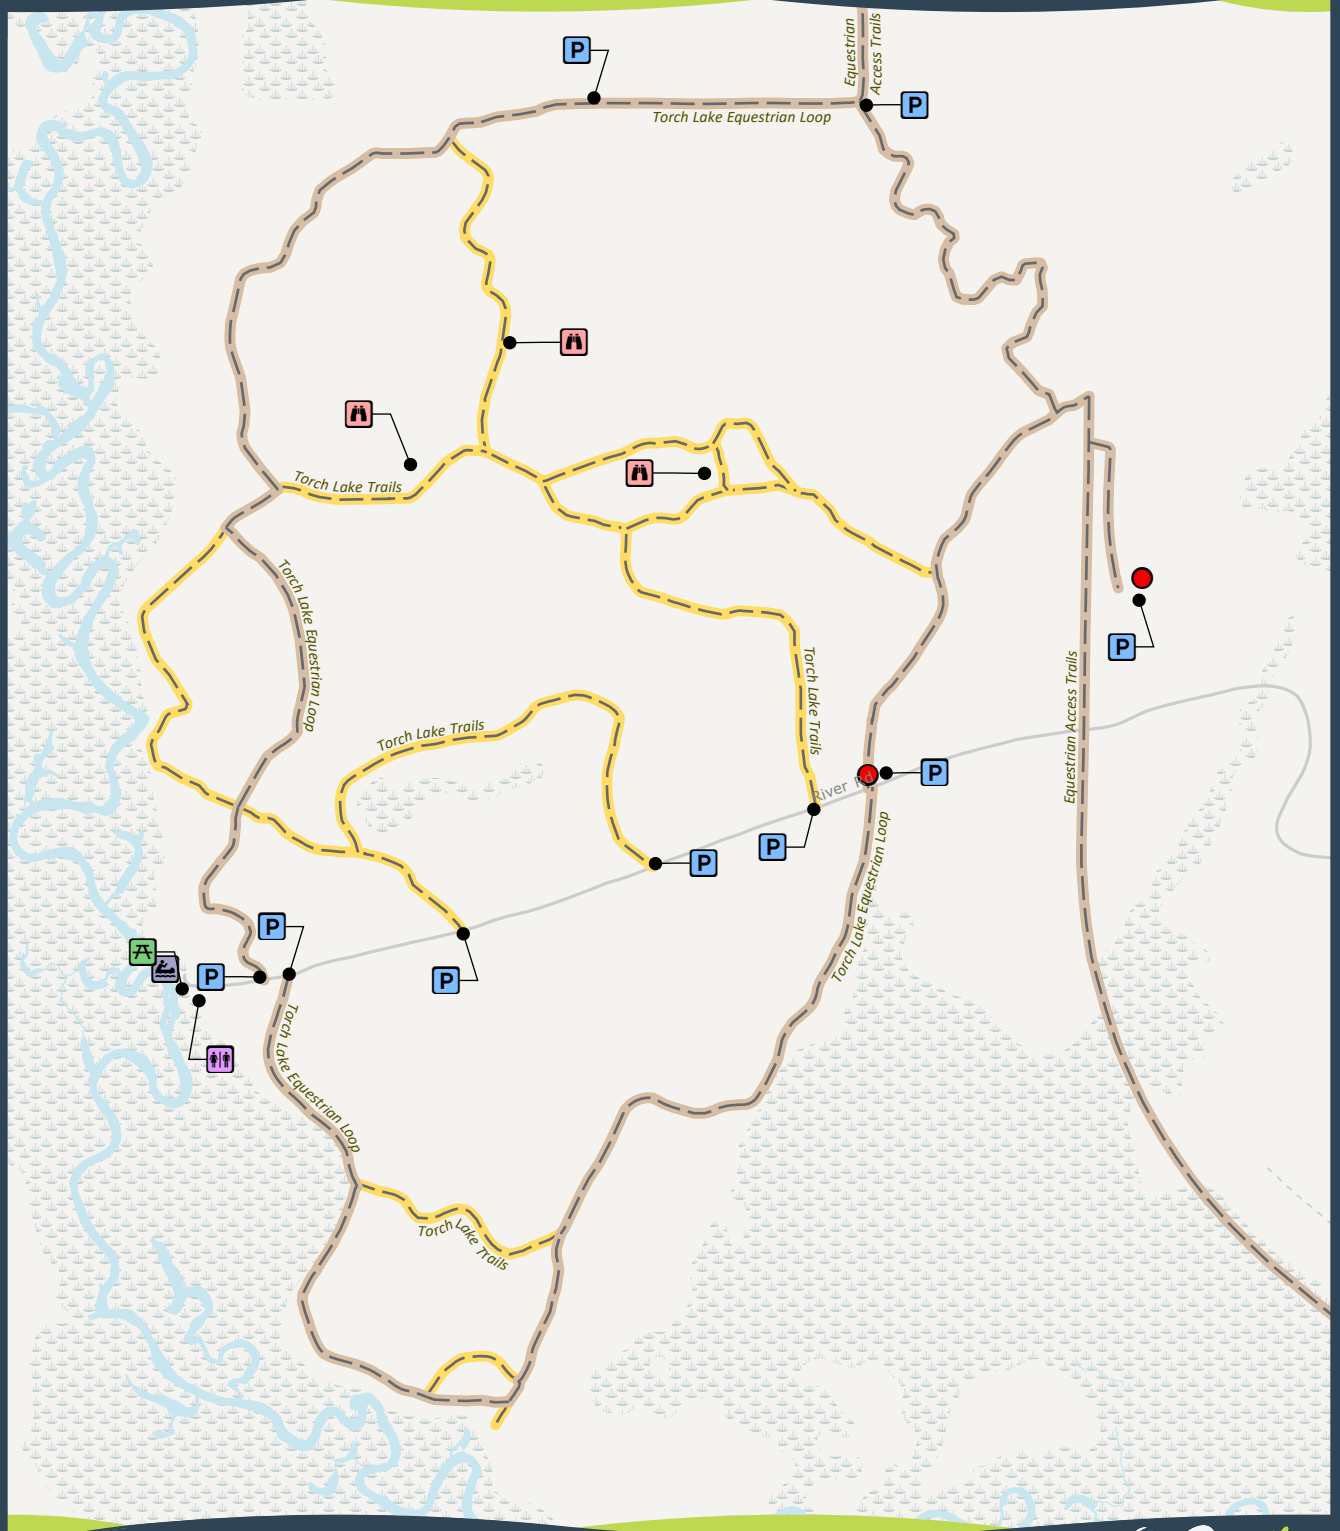

TRAIL #49

TORCH LAKE TRAILS

Hiking • Equestrian • Birdwatching • Hunting • Leashed Pets Allowed

- Equestrian Trail/Route
- Hike/Bike Trail
- Picnic Area
- Carry-In Lake Access
- Parking
- Wildlife Opening
- Trail Head
- Restroom