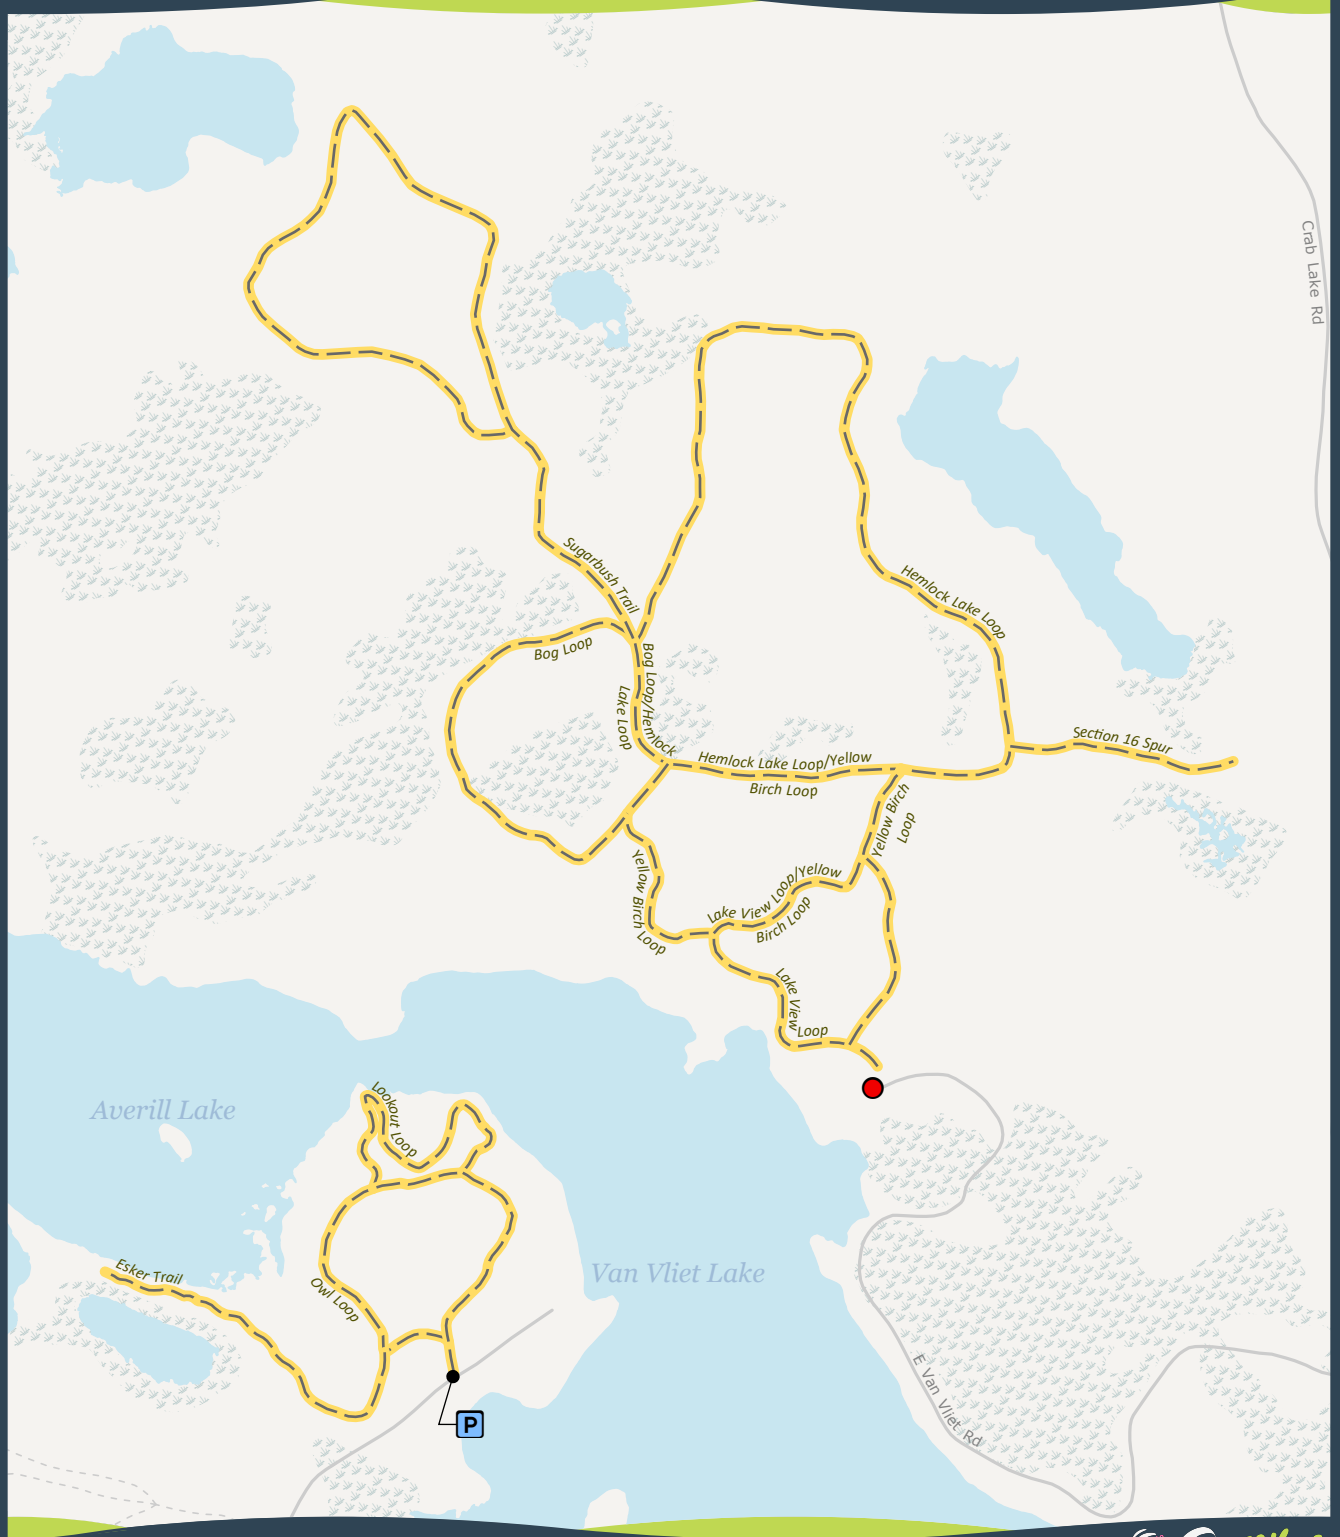

TRAIL #51

VAN VLIET HEMLOCKS

Hiking • Hunting • Skiing • Snowshoeing • Birdwatching • Leashed Pets Allowed

Hike/Bike Trail

Trail Head

Parking