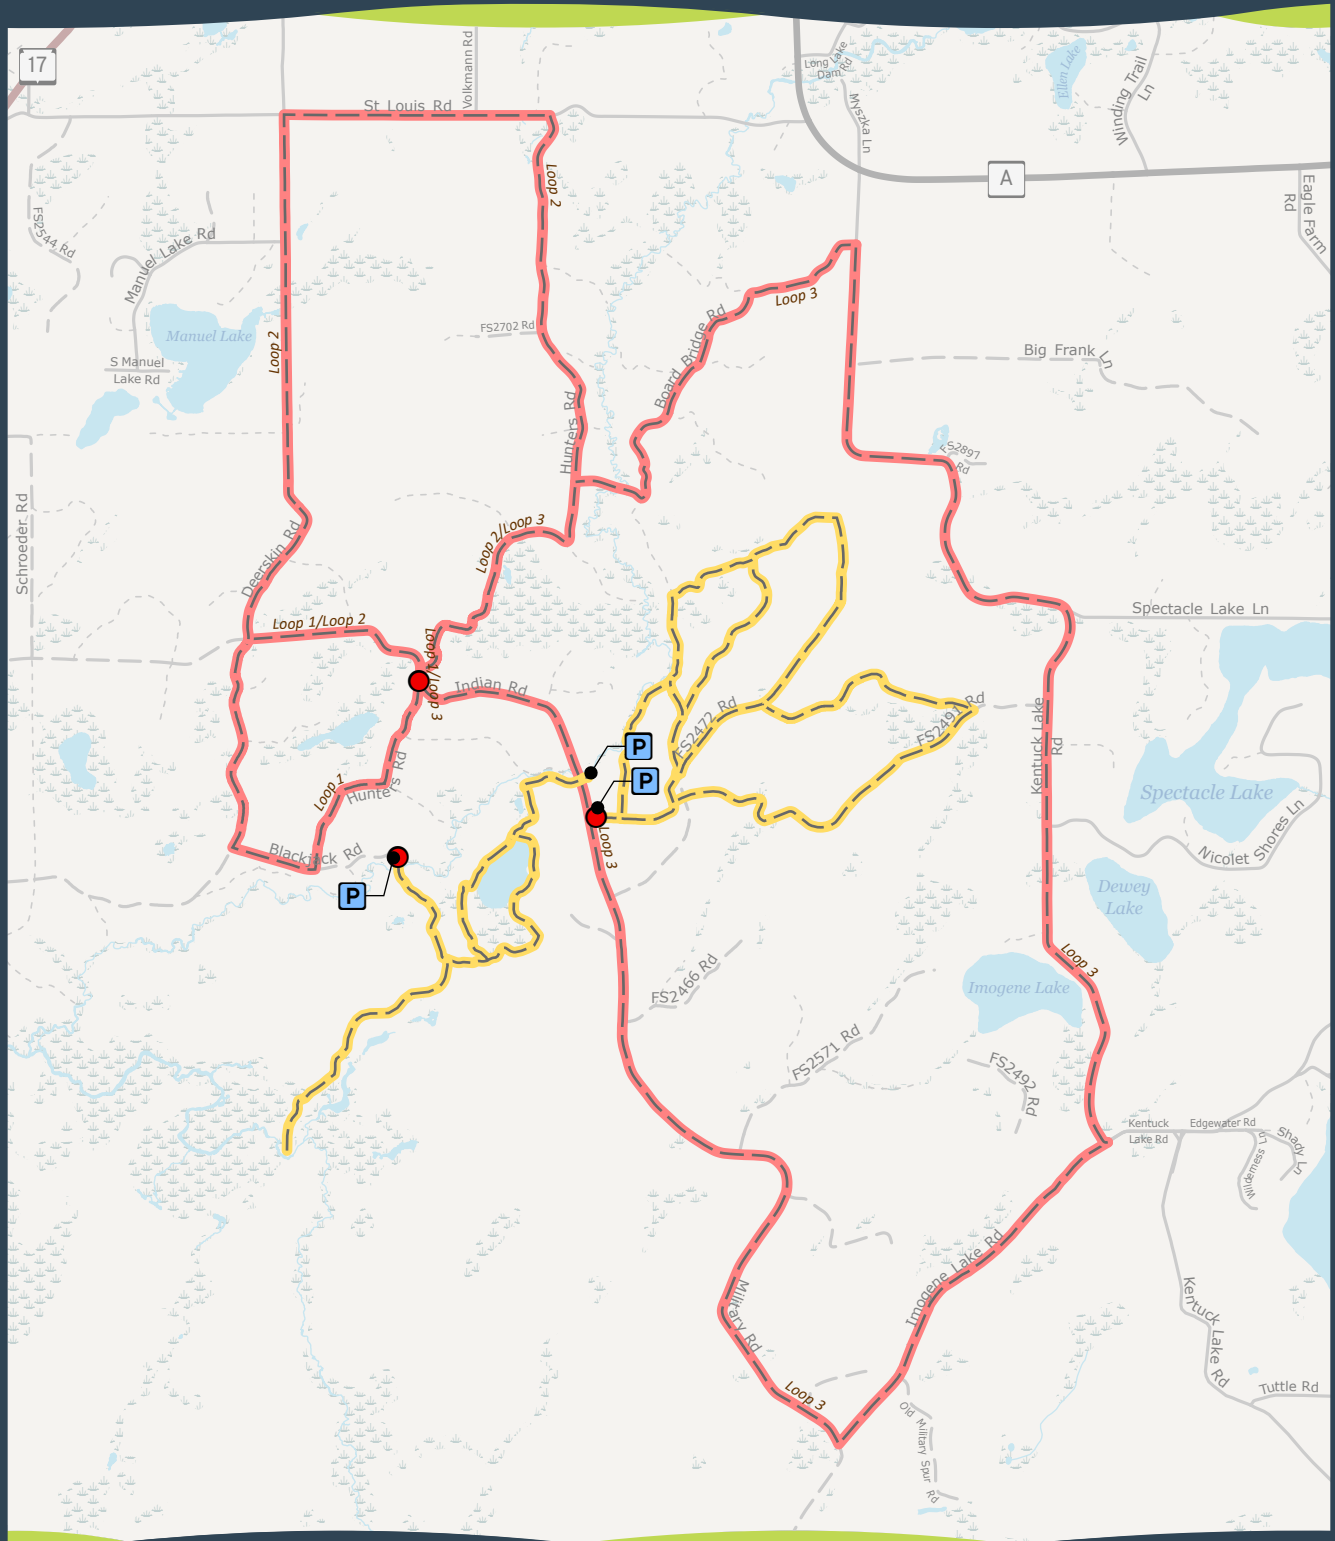

TRAIL #56

VISTA LAKE BIKE ROUTES

Hiking • Biking • Mountain Biking • Snowshoeing • Leashed Pets Allowed