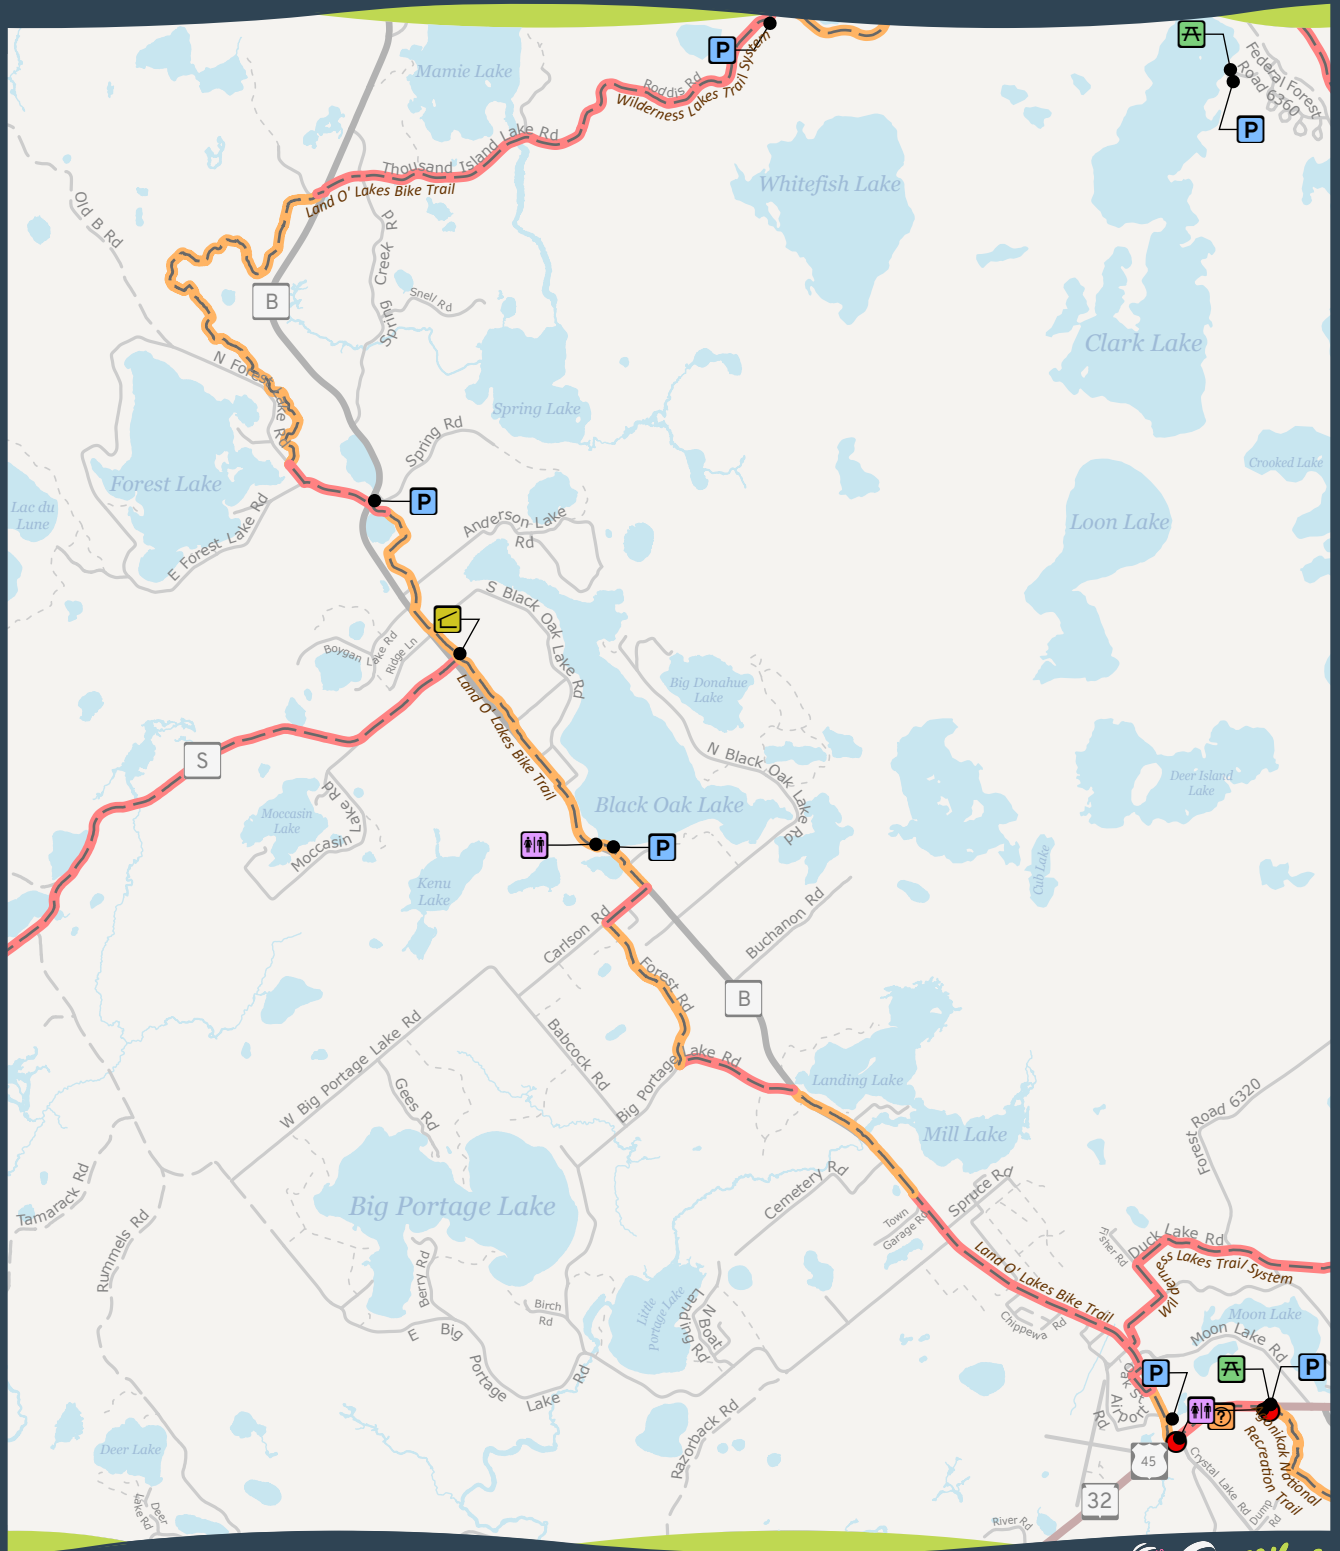

TRAIL #15B

WLT - LAND O' LAKES BIKE TRAIL

Hiking • Paved Biking • Snowshoeing • Leashed Pets Allowed

- Hard-Surface Trail
- Bike Route
- Trail Head
- Chamber of Commerce/Info
- Picnic Area
- Restroom
- Parking
- Shelter