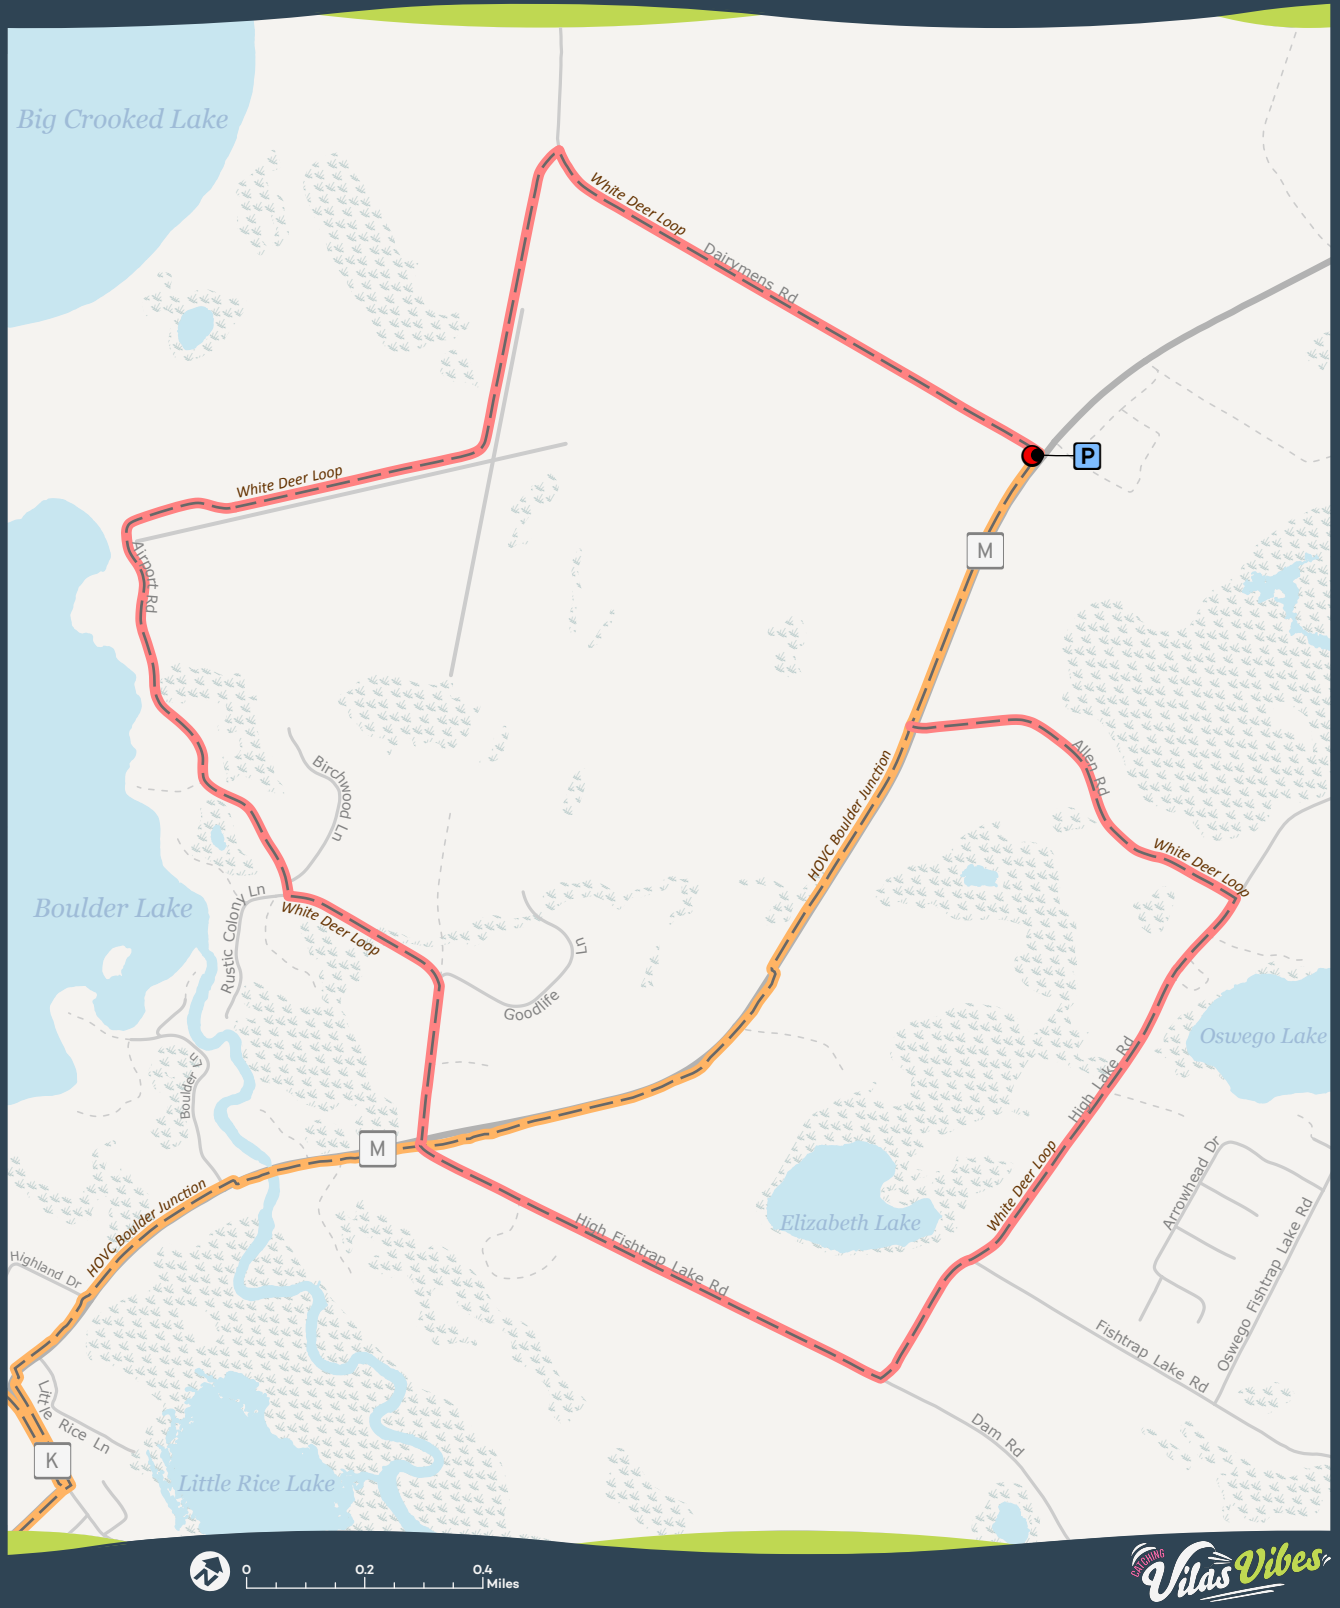

TRAIL #65

WHITE DEER LOOP

Hiking • Paved Biking • Leashed Pets Allowed