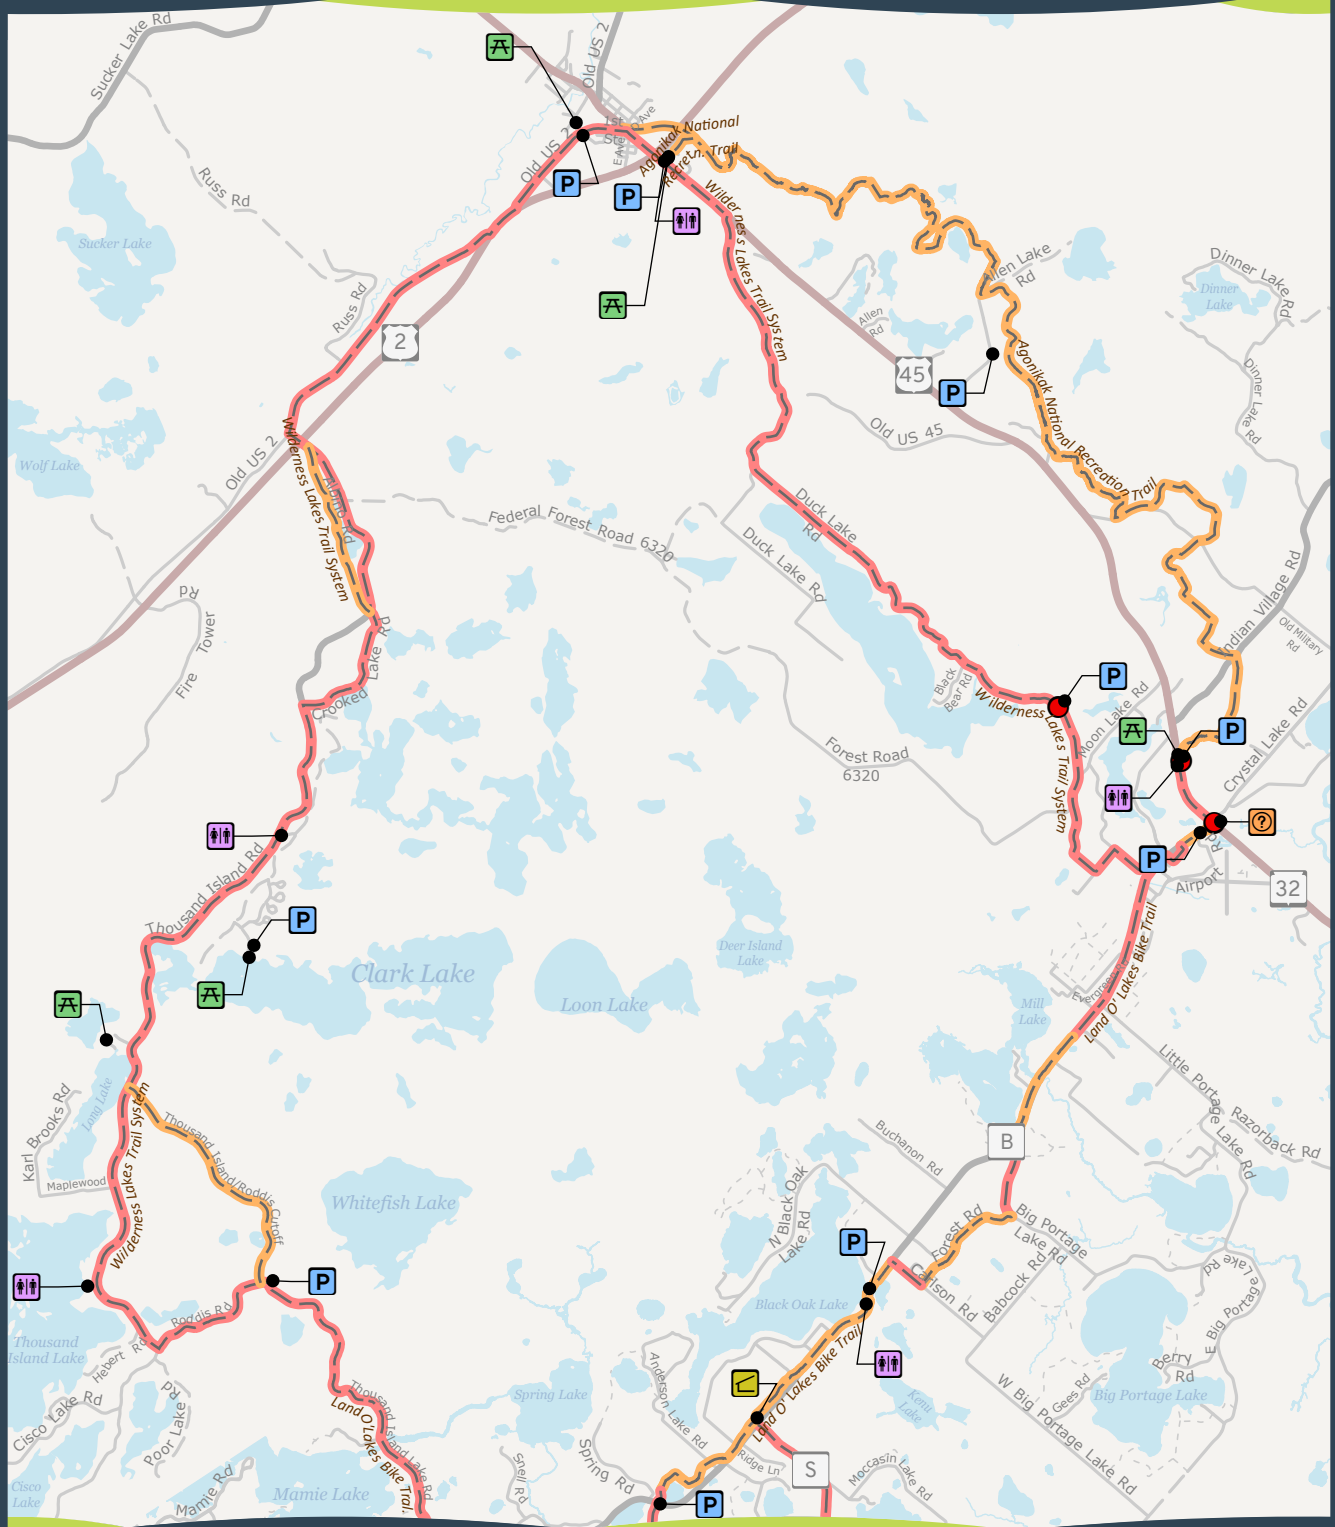

TRAIL #15A

WILDERNESS LAKES TRAIL SYSTEM

Hiking • Improved Biking • Snowshoeing • Leashed Pets Allowed

- Hard-Surface Trail
- Bike Route
- Chamber of Commerce/Info
- Picnic Area
- Shelter
- Restroom