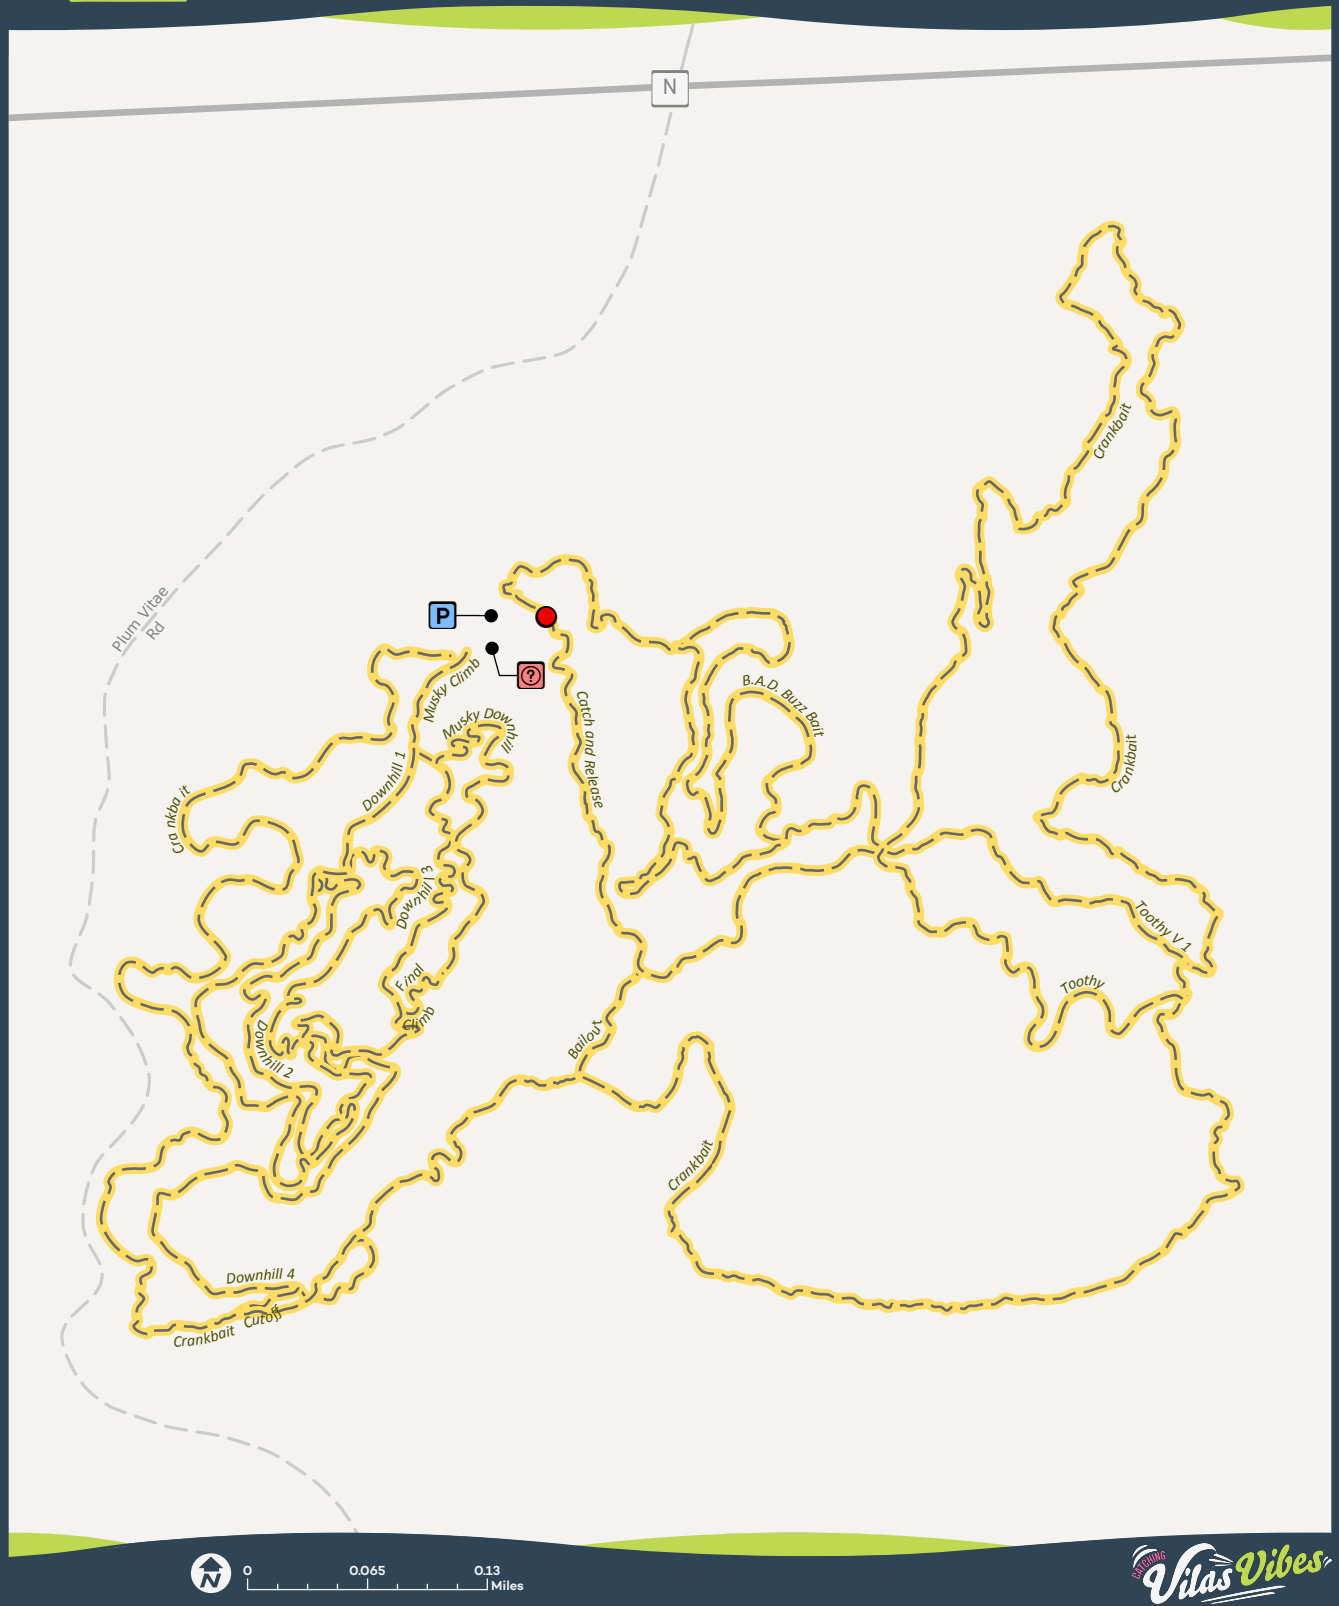

TRAIL #24

MUSKY MOUNTAIN BIKE TRAILS

Mountain Biking

- Trail Head
- Parking
- Info Station