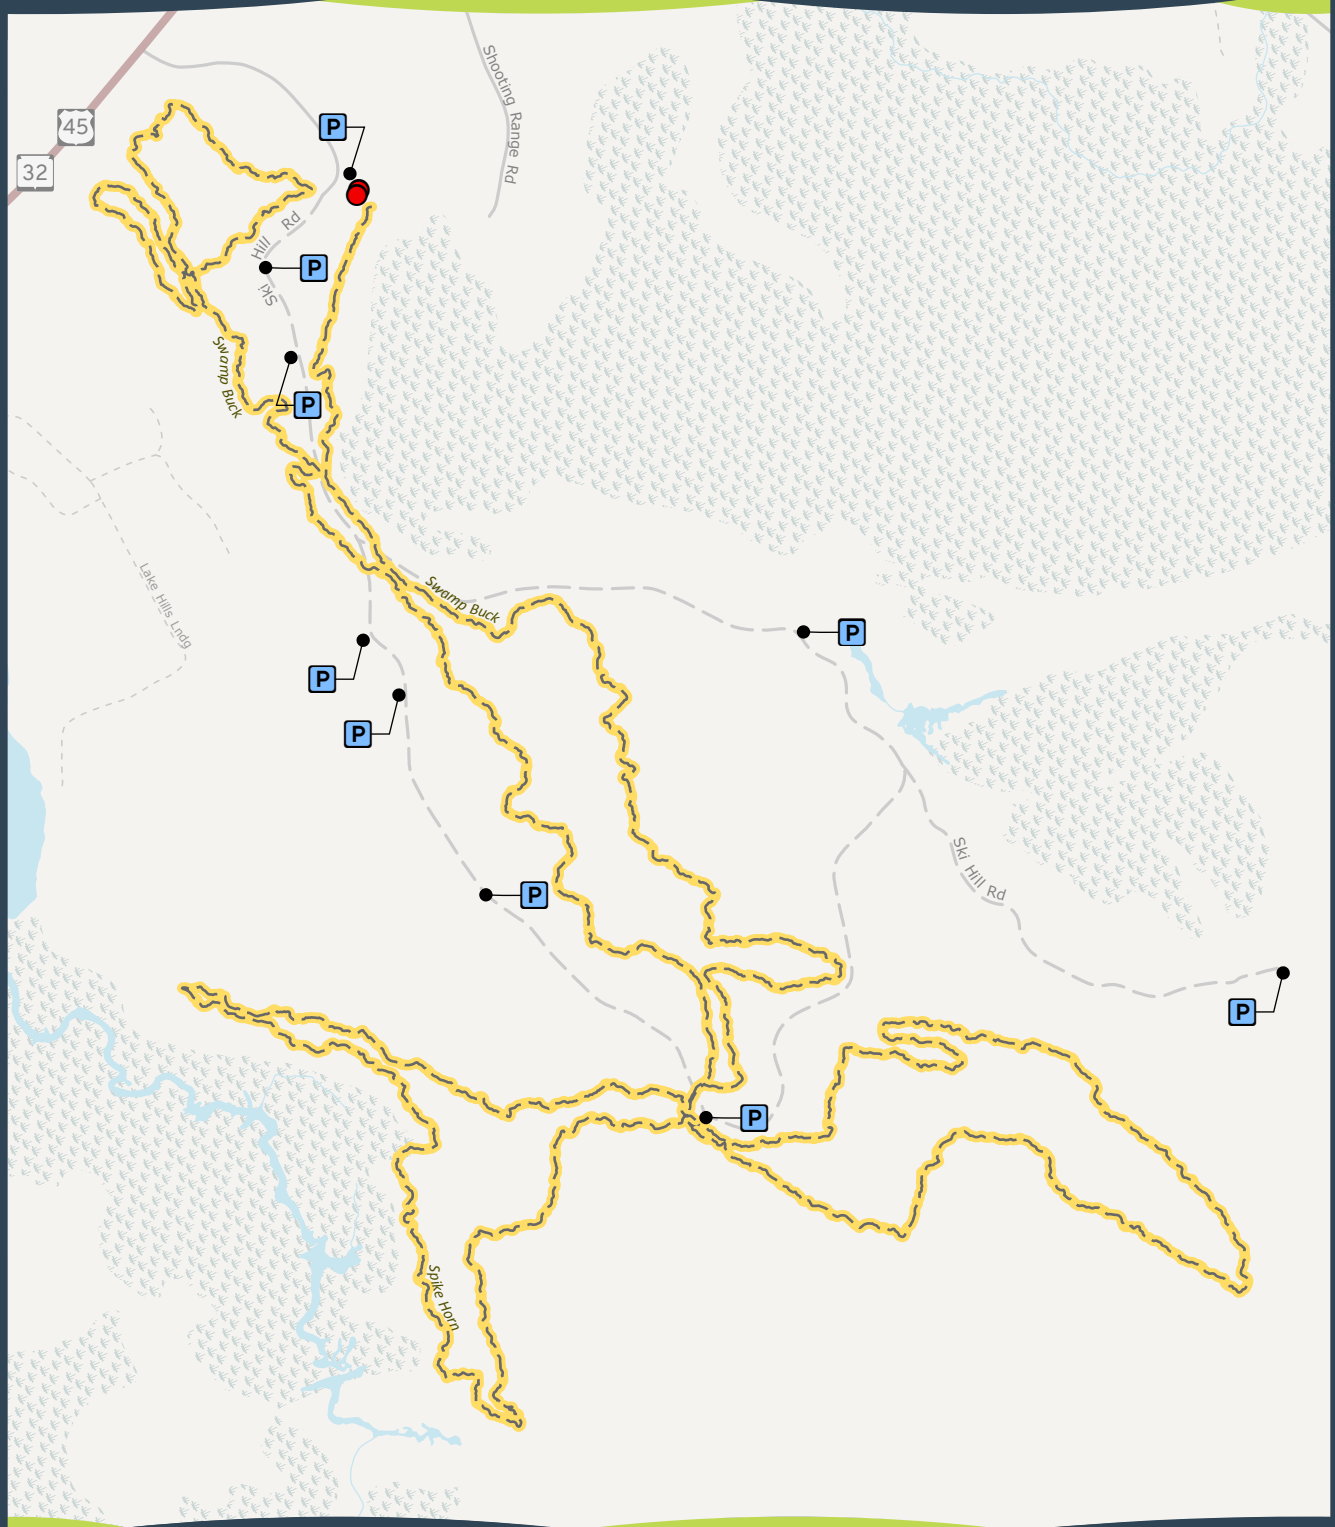

TRAIL #45

SUCKER SPRINGS MOUNTAIN BIKE TRAILS

Mountain Biking

● Trail Head   P Parking